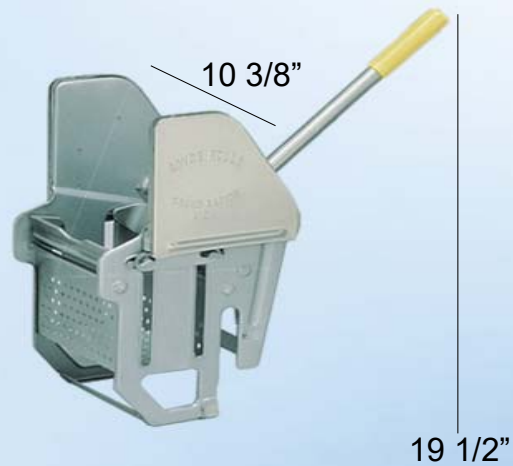

Stainless Steel Mop Wringers

Stainless steel downward pressure wringers

Basket size inside #0 7 1/8" x 5"
Mop size 12-16 oz.

#2B 8 1/2" x 5"
 16-24 oz.

Mop Wringers

MOP SIZE	GATE #'s	STOCK#
12-16 oz. wringer	15-15	#0
16-24 oz. wringer	6-6	#2B

100% all stainless steel downpressure wringer.
 Gears 8 gauge, sides 16 gauge, basket 22 gauge.

ROYCE ROLLS RINGER COMPANY Grand Rapids, Michigan
 Since 1925 ALL STAINLESS STEEL PRODUCTS GUARANTEED 10 YEARS
 TOLL FREE 1-800-253-9638 FAX 616-361-5976 www.RoyceRolls.net