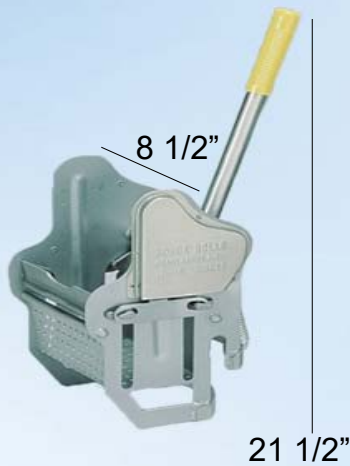

Stainless Steel Mop Wringers

Stainless steel downward pressure wringers

Basket size inside #0 7 1/8" x 5"
Mop size 12-16 oz.

#2B 8 1/2" x 5"
 16-24 oz.

Mop Wringers

MOP SIZE	GATE #'s	STOCK#
12-16 oz. wringer	15-15	#0
16-24 oz. wringer	6-6	#2B

100% all stainless steel downpressure wringer.
 Gears 8 gauge, sides 16 gauge, basket 22 gauge.

ROYCE ROLLS RINGER COMPANY Grand Rapids, Michigan
 Since 1925 ALL STAINLESS STEEL PRODUCTS GUARANTEED 10 YEARS
 TOLL FREE 1-800-253-9638 FAX 616-361-5976 www.RoyceRolls.net