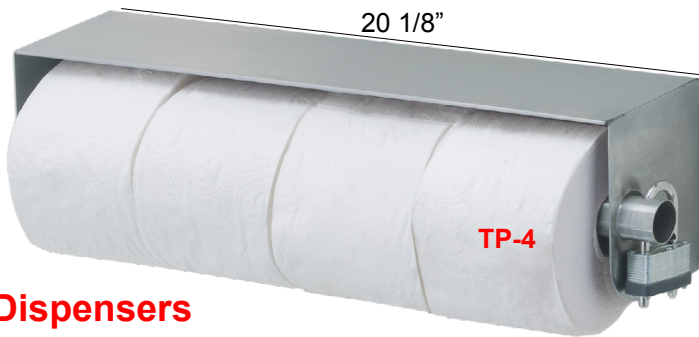

# Stainless Steel Paper Dispenser Systems

1" Slot 1 1/2" down 3" centers

## TP series

1" slot 1 1/2" down 5" centers

1" slot 1 1/2" down 9 3/4" centers

1" slot 1 1/2" down 14" centers

### Toilet Paper Dispensers

LENGTH	STOCK #
1 Roll 5 1/8"	TP-1
2 Roll 10 1/8"	TP-2
3 Roll 15 1/8"	TP-3
4 Roll 20 1/8"	TP-4
Replacement Tube	TP-TUBE
Master Lock® #510 (keyed alike)	TP-LOCK
Snap Ring	TP-CLIP

Stock #TPTUBE  
1 1/8" OD stainless steel tube with flared end. 5/16" hole for TP-Lock or TP-Clip

Durable, sturdy, 18 gauge, type 304 stainless steel frame, 20 gauge, 1 1/8" diameter stainless steel tube fits all rolls.