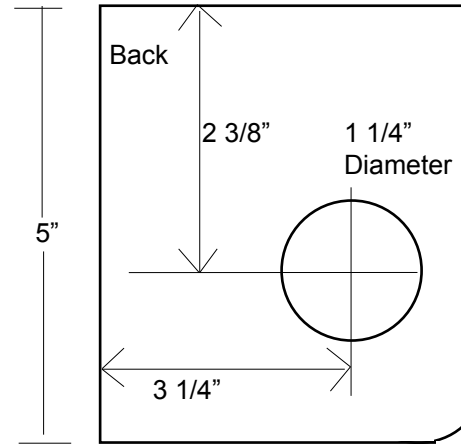

## TP series

1" slot 1 1/2" down 5" centers

1" slot 1 1/2" down 9 3/4" centers

1" slot 1 1/2" down 14" centers

### Toilet Paper Dispensers

LENGTH	STOCK #
1 Roll 5 1/8"	TP-1
2 Roll 10 1/8"	TP-2
3 Roll 15 1/8"	TP-3
4 Roll 20 1/8"	TP-4
Replacement Tube	TP-TUBE
Master Lock® #510 (keyed alike)	TP-LOCK
Snap Ring	TP-CLIP

Stock #TPTUBE  
1 1/8" OD stainless steel tube with flared end. 5/16" hole for TP-Lock or TP-Clip

Durable, sturdy, 18 gauge, type 304 stainless steel frame, 20 gauge, 1 1/8" diameter stainless steel tube fits all rolls.