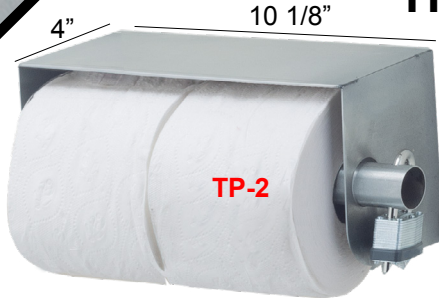

# Stainless Steel Paper Dispenser Systems

1" Slot 1 1/2" down 3" centers

## TP series

1" slot 1 1/2" down 5" centers

1" slot 1 1/2" down 9 3/4" centers

1" slot 1 1/2" down 14" centers

### Toilet Paper Dispensers

LENGTH	STOCK #
1 Roll 5 1/8"	TP-1
2 Roll 10 1/8"	TP-2
3 Roll 15 1/8"	TP-3
4 Roll 20 1/8"	TP-4
Replacement Tube	TP-TUBE
Master Lock® #510 (keyed alike)	TP-LOCK
Snap Ring	TP-CLIP

Stock #TPTUBE  
1 1/8" OD stainless steel tube with flared end. 5/16" hole for TP-Lock or TP-Clip

Durable, sturdy, 18 gauge, type 304 stainless steel frame, 20 gauge, 1 1/8" diameter stainless steel tube fits all rolls.