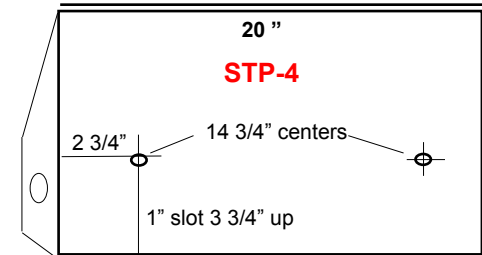

## STP series

Stock #**TP-TUBE**  
1 1/8" OD stainless steel tube with flared end. 5/16" hole for TP-Lock or TP-Clip

### Toilet Paper Dispensers

LENGTH	STOCK#
1 Roll 5 1/8"	STP-1
2 Roll 10 1/8"	STP-2
3 Roll 15 1/8"	STP-3
4 Roll 20 1/8"	STP-4
Replacement Tube	TP-TUBE
Master Lock® #510 (keyed alike)	TP-LOCK
Snap Ring	TP-CLIP

Durable, sturdy, 18 gauge, type 304 stainless steel frame.

20 gauge, 1 1/8" diameter stainless steel tube fits all rolls.

Locks are keyed alike. Anti theft design.

**Lock and Clips sold separately**

Stock #**TP-CLIP**