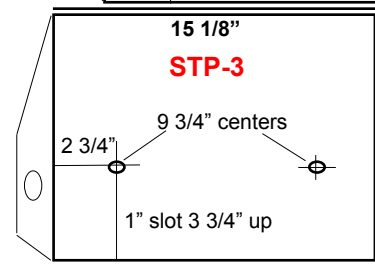

## STP series

Stock #**TP-TUBE**  
1 1/8" OD stainless steel tube with flared end. 5/16" hole for TP-Lock or TP-Clip

### Toilet Paper Dispensers

LENGTH	STOCK#
1 Roll 5 1/8"	STP-1
2 Roll 10 1/8"	STP-2
3 Roll 15 1/8"	STP-3
4 Roll 20 1/8"	STP-4
Replacement Tube	TP-TUBE
Master Lock® #510 (keyed alike)	TP-LOCK
Snap Ring	TP-CLIP

Durable, sturdy, 18 gauge, type 304 stainless steel frame.

20 gauge, 1 1/8" diameter stainless steel tube fits all rolls.

Locks are keyed alike. Anti theft design.

**Lock and Clips sold separately**

Stock #**TP-CLIP**