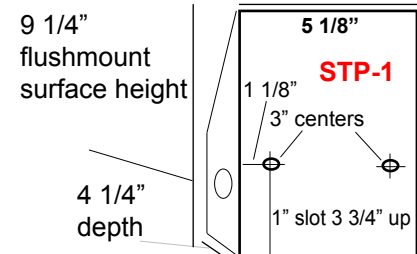

## STP series

Stock #**TP-TUBE**  
1 1/8" OD stainless steel tube with flared end. 5/16" hole for TP-Lock or TP-Clip

### Toilet Paper Dispensers

LENGTH	STOCK#
1 Roll 5 1/8"	STP-1
2 Roll 10 1/8"	STP-2
3 Roll 15 1/8"	STP-3
4 Roll 20 1/8"	STP-4
Replacement Tube	TP-TUBE
Master Lock® #510 (keyed alike)	TP-LOCK
Snap Ring	TP-CLIP

Durable, sturdy, 18 gauge, type 304 stainless steel frame.

20 gauge, 1 1/8" diameter stainless steel tube fits all rolls.

Locks are keyed alike. Anti theft design.

**Lock and Clips sold separately**

Stock #**TP-CLIP**