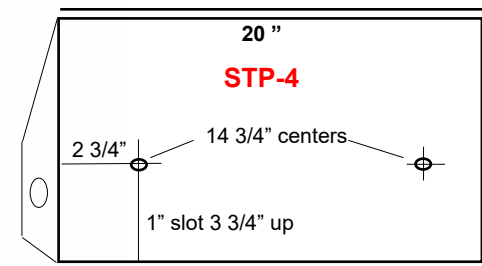

### Toilet Paper Dispensers

LENGTH	STOCK#
1 Roll 5 1/8"	STP-1
2 Roll 10 1/8"	STP-2
3 Roll 15 1/8"	STP-3
4 Roll 20 1/8"	STP-4
Replacement Tube	TP-TUBE
Master Lock® #510 (keyed alike)	TP464-LOCK
Snap Ring	TP-CLIP

Durable, sturdy, 18 gauge, type 304 stainless steel frame.

20 gauge, 1 1/8" diameter stainless steel tube fits all rolls.

Locks are keyed alike. Anti theft design.

**Lock and Clips sold separately**

Stock #TP-TUBE  
1 1/8" OD stainless steel tube with flared end. 21/64" hole for TP464-Lock or TP-Clip