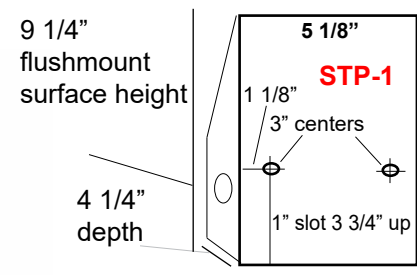

### Toilet Paper Dispensers

LENGTH	STOCK#
1 Roll 5 1/8"	STP-1
2 Roll 10 1/8"	STP-2
3 Roll 15 1/8"	STP-3
4 Roll 20 1/8"	STP-4
Replacement Tube	TP-TUBE
Master Lock® #510 (keyed alike)	TP464-LOCK
Snap Ring	TP-CLIP

Durable, sturdy, 18 gauge, type 304 stainless steel frame.

20 gauge, 1 1/8" diameter stainless steel tube fits all rolls.

Locks are keyed alike. Anti theft design.

**Lock and Clips sold separately**

Stock #TP-TUBE  
1 1/8" OD stainless steel tube with flared end. 21/64" hole for TP464-Lock or TP-Clip