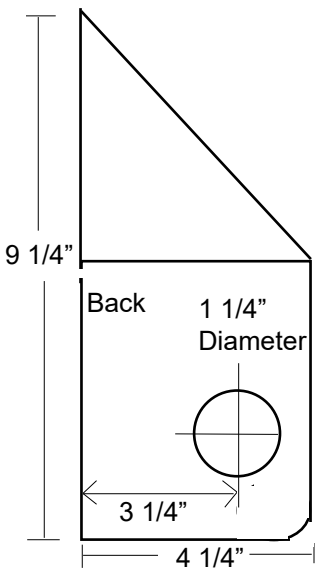

### Toilet Paper Dispensers

LENGTH	STOCK#
1 Roll 5 1/8"	STP-1
2 Roll 10 1/8"	STP-2
3 Roll 15 1/8"	STP-3
4 Roll 20 1/8"	STP-4
Replacement Tube	TP-TUBE
Master Lock® #510 (keyed alike)	TP464-LOCK
Snap Ring	TP-CLIP

Durable, sturdy, 18 gauge, type 304 stainless steel frame.

20 gauge, 1 1/8" diameter stainless steel tube fits all rolls.

Locks are keyed alike. Anti theft design.

**Lock and Clips sold separately**

Stock #TP-TUBE  
1 1/8" OD stainless steel tube with flared end. 21/64" hole for TP464-Lock or TP-Clip