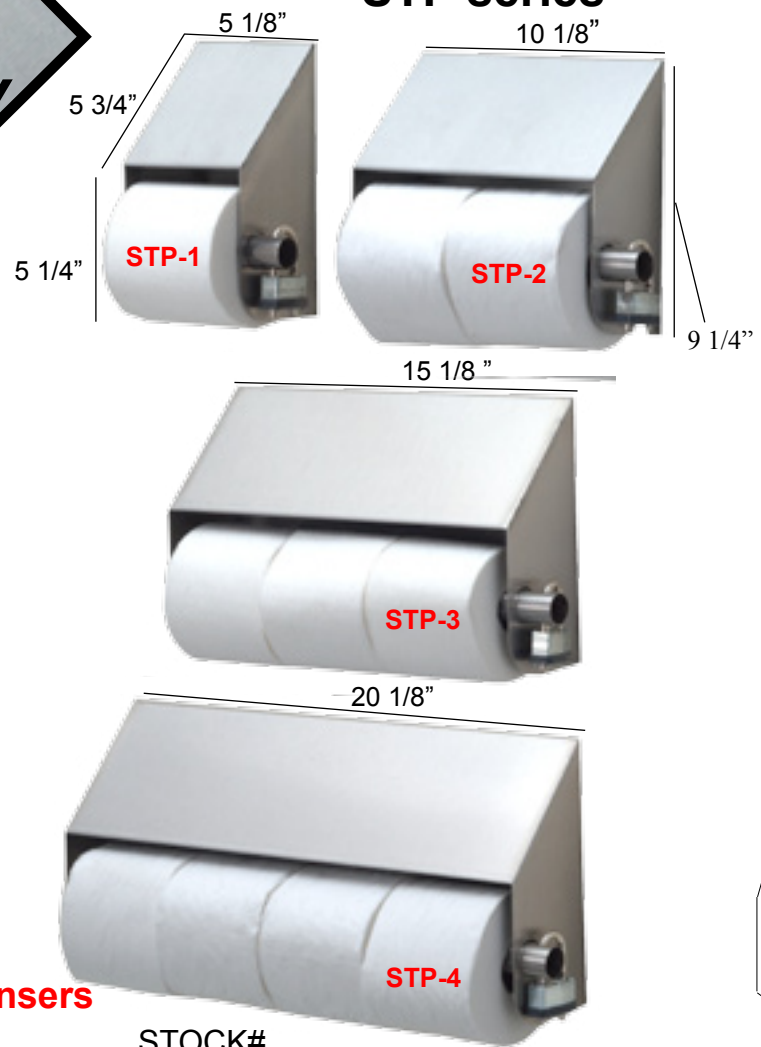

# Stainless Steel Paper Dispenser Systems

## STP series

Stock #**TP-TUBE**  
1 1/8" OD stainless steel tube with flared end. 5/16" hole for TP-Lock or TP-Clip

### Toilet Paper Dispensers

LENGTH	STOCK#
1 Roll 5 1/8"	STP-1
2 Roll 10 1/8"	STP-2
3 Roll 15 1/8"	STP-3
4 Roll 20 1/8"	STP-4
Replacement Tube	TP-TUBE
Master Lock® #510 (keyed alike)	TP-LOCK
Snap Ring	TP-CLIP

Durable, sturdy, 18 gauge, type 304 stainless steel frame.

20 gauge, 1 1/8" diameter stainless steel tube fits all rolls.

Locks are keyed alike. Anti theft design.

**Lock and Clips sold separately**

Stock #**TP-CLIP**