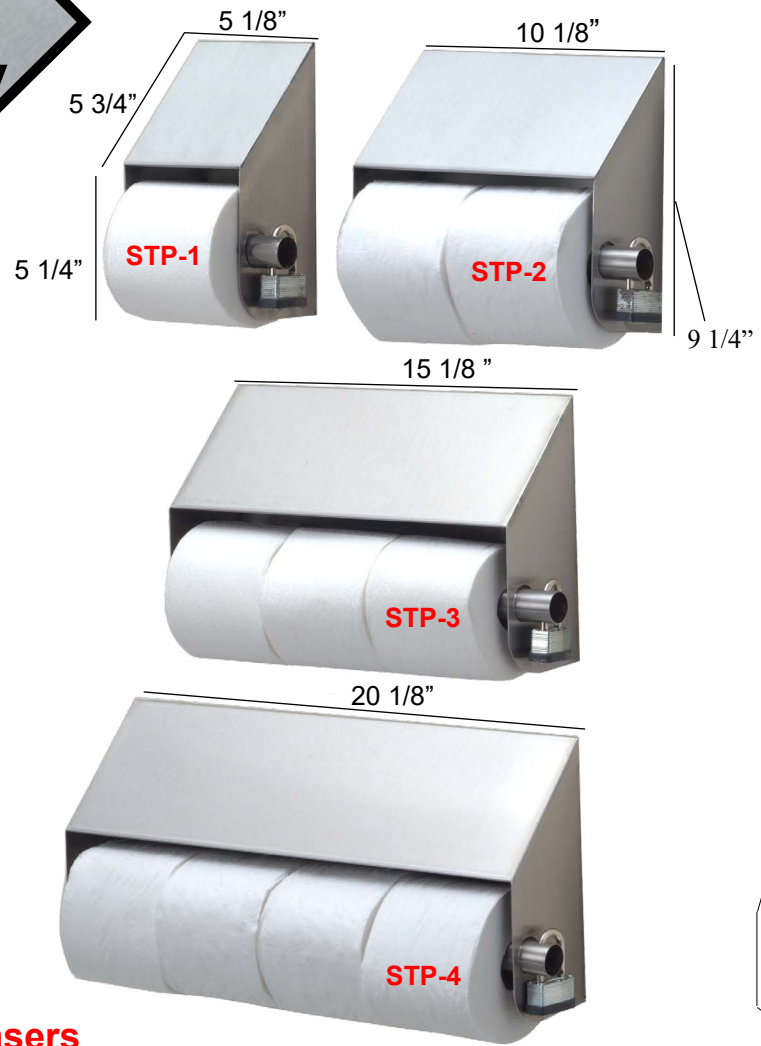

# Stainless Steel Paper Dispenser Systems

## STP series

### Toilet Paper Dispensers

LENGTH	STOCK#
1 Roll 5 1/8"	STP-1
2 Roll 10 1/8"	STP-2
3 Roll 15 1/8"	STP-3
4 Roll 20 1/8"	STP-4
Replacement Tube	TP-TUBE
Master Lock® #510 (keyed alike)	TP464-LOCK
Snap Ring	TP-CLIP

Durable, sturdy, 18 gauge, type 304 stainless steel frame.

20 gauge, 1 1/8" diameter stainless steel tube fits all rolls.

Locks are keyed alike. Anti theft design.

**Lock and Clips sold separately**

Stock #TP-TUBE  
1 1/8" OD stainless steel tube with flared end. 21/64" hole for TP464-Lock or TP-Clip