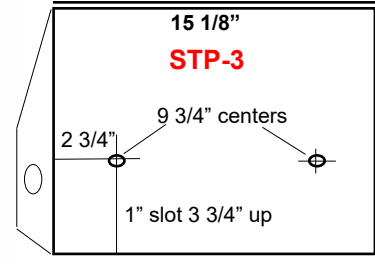

### Toilet Paper Dispensers

LENGTH	STOCK#
1 Roll 5 1/8"	STP-1
2 Roll 10 1/8"	STP-2
3 Roll 15 1/8"	STP-3
4 Roll 20 1/8"	STP-4
Replacement Tube	TP-TUBE
Master Lock® #510 (keyed alike)	TP464-LOCK
Snap Ring	TP-CLIP

Durable, sturdy, 18 gauge, type 304 stainless steel frame.

20 gauge, 1 1/8" diameter stainless steel tube fits all rolls.

Locks are keyed alike. Anti theft design.

**Lock and Clips sold separately**

Stock #TP-TUBE  
1 1/8" OD stainless steel tube with flared end. 21/64" hole for TP464-Lock or TP-Clip