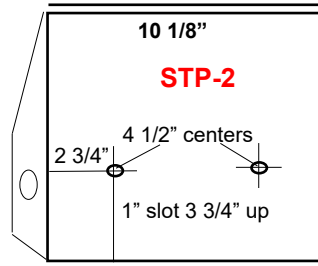

### Toilet Paper Dispensers

LENGTH	STOCK#
1 Roll 5 1/8"	STP-1
2 Roll 10 1/8"	STP-2
3 Roll 15 1/8"	STP-3
4 Roll 20 1/8"	STP-4
Replacement Tube	TP-TUBE
Master Lock® #510 (keyed alike)	TP464-LOCK
Snap Ring	TP-CLIP

Durable, sturdy, 18 gauge, type 304 stainless steel frame.

20 gauge, 1 1/8" diameter stainless steel tube fits all rolls.

Locks are keyed alike. Anti theft design.

**Lock and Clips sold separately**

Stock #TP-TUBE  
1 1/8" OD stainless steel tube with flared end. 21/64" hole for TP464-Lock or TP-Clip