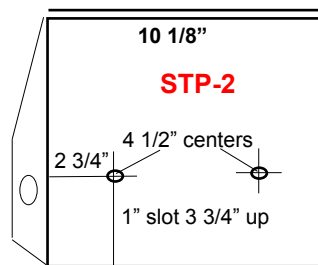

## STP series

Stock #**TP-TUBE**  
1 1/8" OD stainless steel tube with flared end. 5/16" hole for TP-Lock or TP-Clip

### Toilet Paper Dispensers

LENGTH	STOCK#
1 Roll 5 1/8"	STP-1
2 Roll 10 1/8"	STP-2
3 Roll 15 1/8"	STP-3
4 Roll 20 1/8"	STP-4
Replacement Tube	TP-TUBE
Master Lock® #510 (keyed alike)	TP-LOCK
Snap Ring	TP-CLIP

Durable, sturdy, 18 gauge, type 304 stainless steel frame.

20 gauge, 1 1/8" diameter stainless steel tube fits all rolls.

Locks are keyed alike. Anti theft design.

**Lock and Clips sold separately**

Stock #**TP-CLIP**