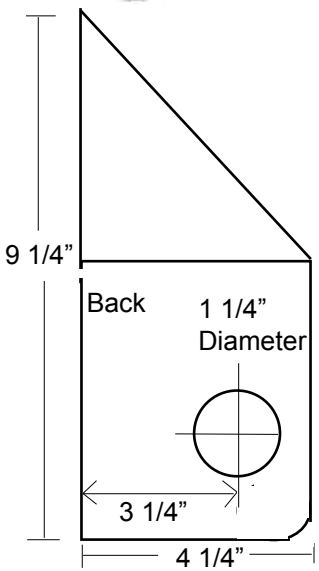

## STP series

Stock #**TP-TUBE**  
1 1/8" OD stainless steel tube with flared end. 5/16" hole for TP-Lock or TP-Clip

### Toilet Paper Dispensers

LENGTH	STOCK#
1 Roll 5 1/8"	STP-1
2 Roll 10 1/8"	STP-2
3 Roll 15 1/8"	STP-3
4 Roll 20 1/8"	STP-4
Replacement Tube	TP-TUBE
Master Lock® #510 (keyed alike)	TP-LOCK
Snap Ring	TP-CLIP

Durable, sturdy, 18 gauge, type 304 stainless steel frame.

20 gauge, 1 1/8" diameter stainless steel tube fits all rolls.

Locks are keyed alike. Anti theft design.

**Lock and Clips sold separately**

Stock #**TP-CLIP**