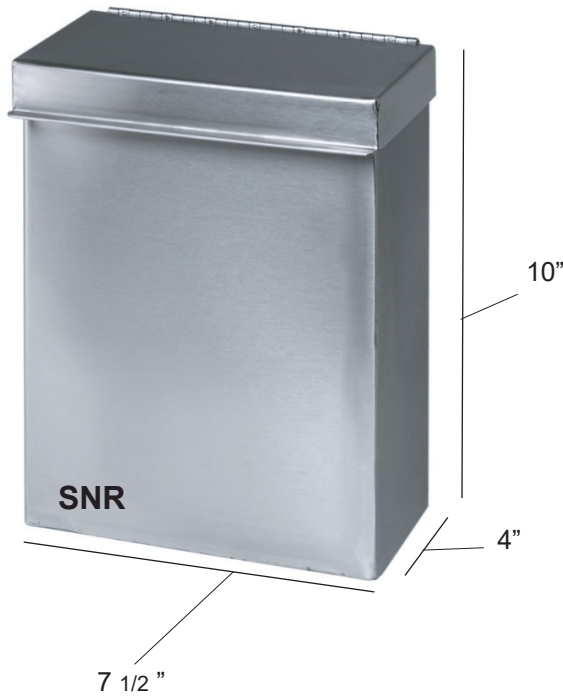

Stainless Steel Sanitary Napkin Receptacle

Stainless steel flush mount sanitary receptacle with hinged to Durable damage resistant units affix directly to walls. Complete mounting instructions included with all units.

Sanitary Napkin Receptacle

DESCRIPTION	SIZE	STOCK #
Sanitary Napkin Receptacle	7 1/2" x 4" x 10"	SNR

All items can be made to any size.

All prices FOB Grand Rapids, MI.

We have receptacles and containers for any situation. Tall, short, freestanding, or wall mounted, these durable receptacles are constructed of 18 gauge type 304 stainless steel. Built to last, they resist dents, scratches and rust. If the size isn't right call us with your dimensions.