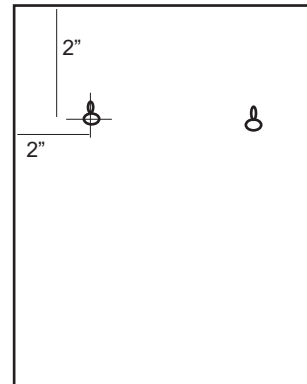

Stainless Steel Sanitary Napkin Receptacle

Stainless steel flush mount sanitary receptacle with hinged to Durable damage resistant units affix directly to walls. Complete mounting instructions included with all units.

Sanitary Napkin Receptacle

DESCRIPTION	SIZE	STOCK #
Sanitary Napkin Receptacle	7 1/2" x 4" x 10"	SNR

All items can be made to any size.

All prices FOB Grand Rapids, MI.

We have receptacles and containers for any situation. Tall, short, freestanding, or wall mounted, these durable receptacles are constructed of 18 gauge type 304 stainless steel. Built to last, they resist dents, scratches and rust. If the size isn't right call us with your dimensions.