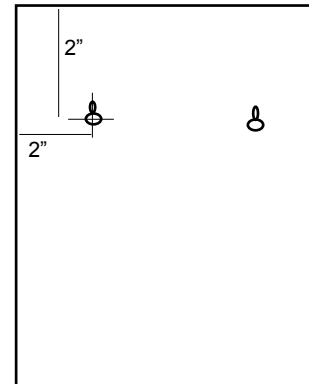

**Royce
Rolls
Ringer
Company**

Stainless Steel Sanitary Napkin Receptacle

Stainless steel flush mount sanitary receptacle with hinged to Durable damage resistant units affix directly to walls. Complete mounting instructions included with all units.

Sanitary Napkin Receptacle

DESCRIPTION	SIZE	STOCK #
Sanitary Napkin Receptacle	7 1/2" x 4" x 10"	SNR

All items can be made to any size.

All prices FOB Grand Rapids, MI.

We have receptacles and containers for any situation. Tall, short, freestanding, or wall mounted, these durable receptacles are constructed of 18 gauge type 304 stainless steel. Built to last, they resist dents, scratches and rust. If the size isn't right call us with your dimensions.