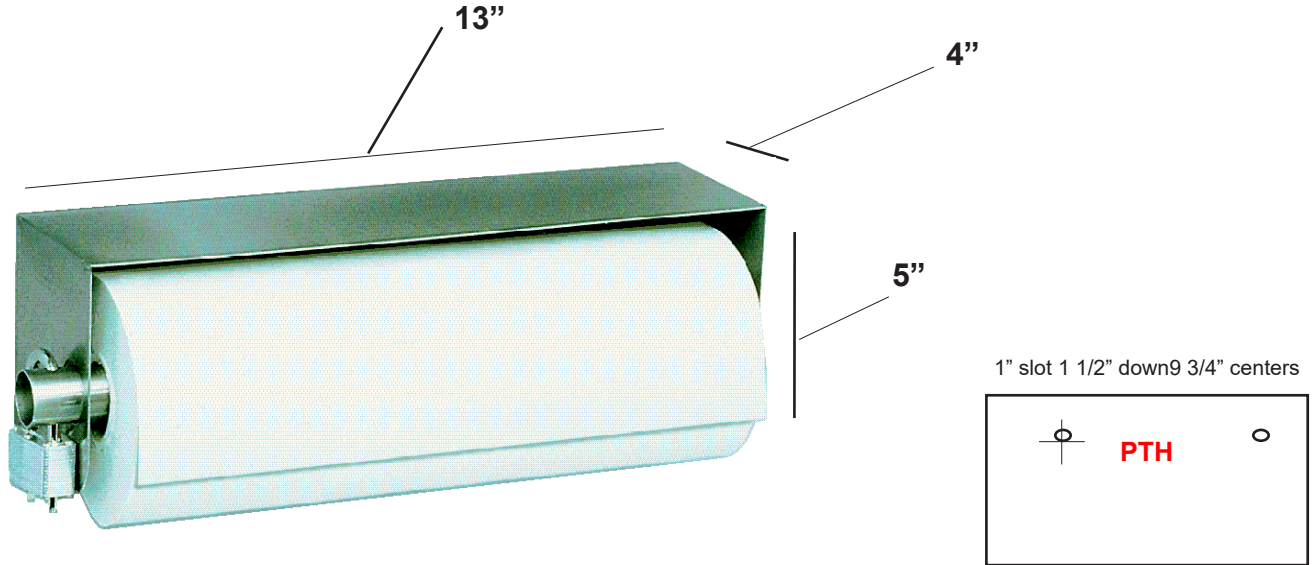

STAINLESS SOLUTIONS FIXTURES

LENGTH	STOCK #
--------	---------

Paper Towel Dispenser

Paper Towel Holder 13" PTH

Replacement Tube TP-TUBE

Master Lock #510 (keyed alike) TP-LOCK

Snap Ring TP-CLIP

Durable, sturdy, 18 gauge, type 304 stainless frame.

20 gauge, 1 1/8" diameter stainless tube fits all rolls.

Locks are keyed alike. Anti theft design.

Lock and Clips sold separately

Stock # TP-CLIP

Stock # TP-LOCK

Call 616-361-7737 Fax 616-361-5976 email Email@RoyceRolls.net
www.RoyceRolls.net