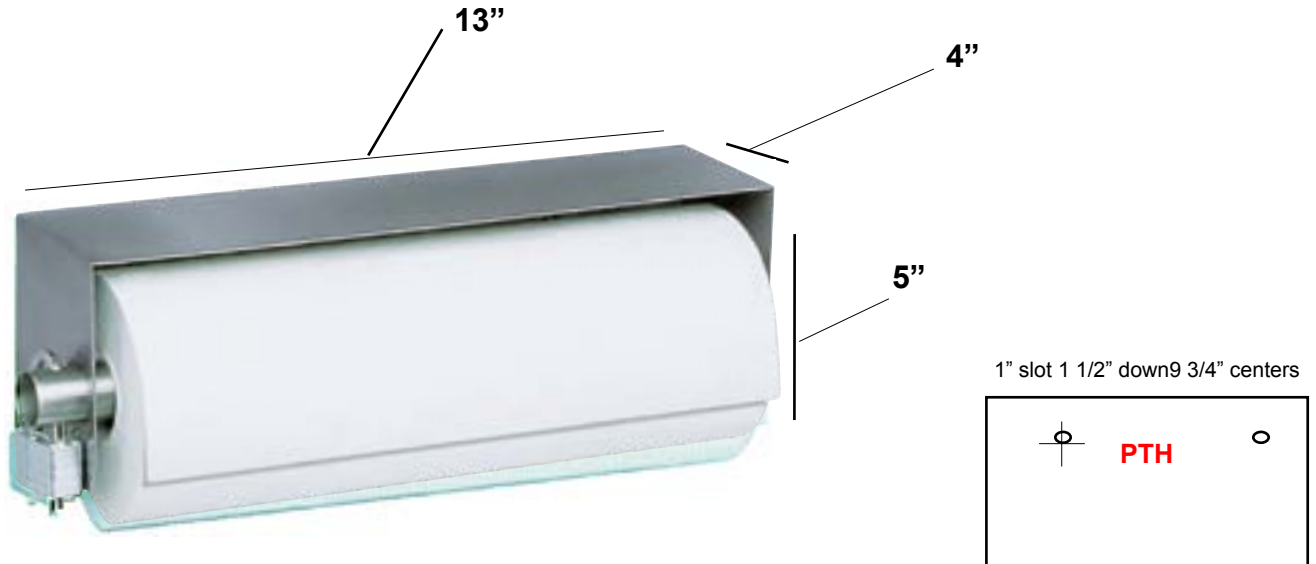

# ROYCE ROLLS RINGER FIXTURES

LENGTH	STOCK #
--------	---------

## Paper Towel Dispenser

Paper Towel Holder 13" PTH

Replacement Tube TP-TUBE

Master Lock #510 (keyed alike) TP-LOCK

Snap Ring TP-CLIP

Durable, sturdy, 18 gauge, type 304 stainless frame.

20 gauge, 1 1/8" diameter stainless tube fits all rolls.