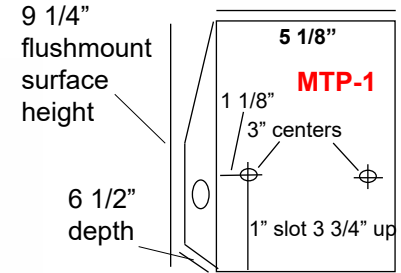

Stainless Steel Paper Dispenser Systems

MTP series

Toilet Paper Dispensers

LENGTH	STOCK #
1 Roll 5 1/8"	MTP-1
2 Roll 10 1/8"	MTP-2
3 Roll 15 1/8"	MTP-3
4 Roll 20 1/8"	MTP-4
Replacement Tube	TP-TUBE
Master Lock® #510 (keyed alike)	TP464-LOCK
Snap Ring	TP-CLIP

Stock #TP-TUBE
1 1/8" OD stainless steel tube with flared end. 21/64" hole for TP464-Lock or TP-Clip

Durable, sturdy, 18 gauge, type 304 stainless frame.
20 gauge, 1 1/8" diameter stainless tube fits all rolls.
Locks are keyed alike. Anti theft design.