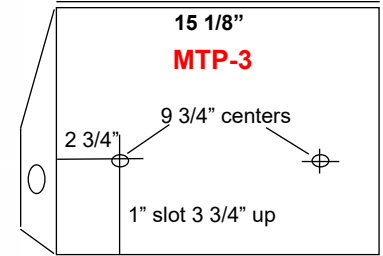

Stainless Steel Paper Dispenser Systems

MTP series

Toilet Paper Dispensers

LENGTH	STOCK #
1 Roll 5 1/8"	MTP-1
2 Roll 10 1/8"	MTP-2
3 Roll 15 1/8"	MTP-3
4 Roll 20 1/8"	MTP-4
Replacement Tube	TP-TUBE
Master Lock® #510 (keyed alike)	TP464-LOCK
Snap Ring	TP-CLIP

Stock #TP-TUBE
1 1/8" OD stainless steel tube with flared end. 21/64" hole for TP464-Lock or TP-Clip

Durable, sturdy, 18 gauge, type 304 stainless frame.
20 gauge, 1 1/8" diameter stainless tube fits all rolls.
Locks are keyed alike. Anti theft design.