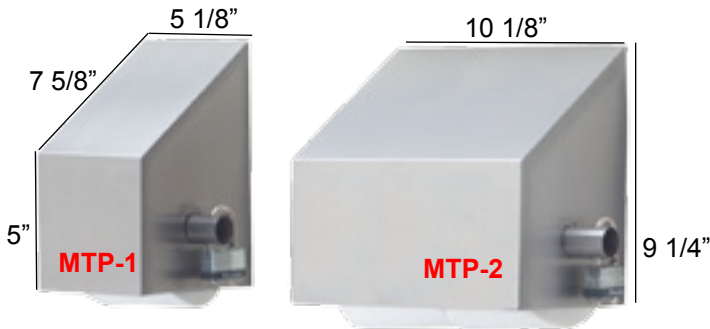

Stainless Steel Paper Dispenser Systems

MTP series

Toilet Paper Dispensers

LENGTH	STOCK #
1 Roll 5 1/8"	MTP-1
2 Roll 10 1/8"	MTP-2
3 Roll 15 1/8"	MTP-3
4 Roll 20 1/8"	MTP-4
Replacement Tube	TP-TUBE
Master Lock® #510 (keyed alike)	TP-LOCK
Snap Ring	TP-CLIP

Durable, sturdy, 18 gauge, type 304 stainless frame.
 20 gauge, 1 1/8" diameter stainless tube fits all rolls.
 Locks are keyed alike. Anti theft design.

Lock and Clips sold separately

Stock #TP-TUBE
 1 1/8" OD stainless steel tube with flared end. 5/16" hole for TP-Lock or TP-Clip