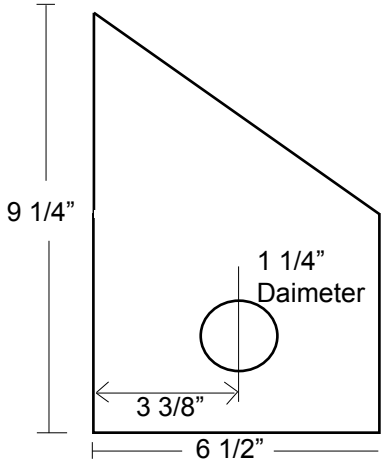

Stainless Steel Paper Dispenser Systems

MTP series

Toilet Paper Dispensers

LENGTH	STOCK #
1 Roll 5 1/8"	MTP-1
2 Roll 10 1/8"	MTP-2
3 Roll 15 1/8"	MTP-3
4 Roll 20 1/8"	MTP-4
Replacement Tube	TP-TUBE
Master Lock® #510 (keyed alike)	TP-LOCK
Snap Ring	TP-CLIP

Durable, sturdy, 18 gauge, type 304 stainless frame.
 20 gauge, 1 1/8" diameter stainless tube fits all rolls.
 Locks are keyed alike. Anti theft design.

Lock and Clips sold separately

Stock #TP-TUBE
 1 1/8" OD stainless steel tube with flared end. 5/16" hole for TP-Lock or TP-Clip