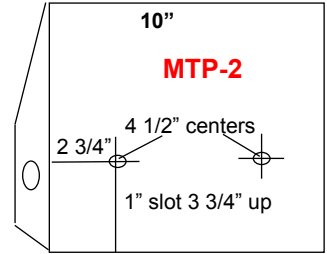

Stainless Steel Paper Dispenser Systems

MTP series

Toilet Paper Dispensers

LENGTH	STOCK #
1 Roll 5 1/8"	MTP-1
2 Roll 10 1/8"	MTP-2
3 Roll 15 1/8"	MTP-3
4 Roll 20 1/8"	MTP-4
Replacement Tube	TP-TUBE
Master Lock® #510 (keyed alike)	TP-LOCK
Snap Ring	TP-CLIP

Durable, sturdy, 18 gauge, type 304 stainless frame.
 20 gauge, 1 1/8" diameter stainless tube fits all rolls.
 Locks are keyed alike. Anti theft design.

Lock and Clips sold separately

Stock #TP-TUBE
 1 1/8" OD stainless steel tube with flared end. 5/16" hole for TP-Lock or TP-Clip