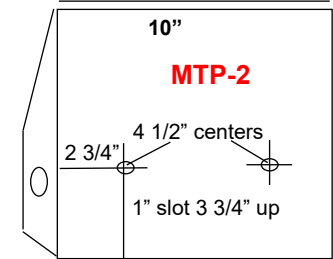

Stainless Steel Paper Dispenser Systems

MTP series

Toilet Paper Dispensers

LENGTH	STOCK #
1 Roll 5 1/8"	MTP-1
2 Roll 10 1/8"	MTP-2
3 Roll 15 1/8"	MTP-3
4 Roll 20 1/8"	MTP-4
Replacement Tube	TP-TUBE
Master Lock® #510 (keyed alike)	TP464-LOCK
Snap Ring	TP-CLIP

Stock #TP-TUBE
1 1/8" OD stainless steel tube with flared end. 21/64" hole for TP464-Lock or TP-Clip

Durable, sturdy, 18 gauge, type 304 stainless frame.
20 gauge, 1 1/8" diameter stainless tube fits all rolls.
Locks are keyed alike. Anti theft design.