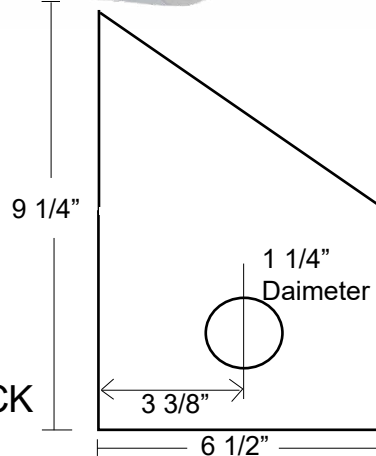

Stainless Steel Paper Dispenser Systems

MTP series

Toilet Paper Dispensers

LENGTH	STOCK #
1 Roll 5 1/8"	MTP-1
2 Roll 10 1/8"	MTP-2
3 Roll 15 1/8"	MTP-3
4 Roll 20 1/8"	MTP-4
Replacement Tube	TP-TUBE
Master Lock® #510 (keyed alike)	TP464-LOCK
Snap Ring	TP-CLIP

Stock #TP-TUBE
1 1/8" OD stainless steel tube with flared end. 21/64" hole for TP464-Lock or TP-Clip

Durable, sturdy, 18 gauge, type 304 stainless frame.
20 gauge, 1 1/8" diameter stainless tube fits all rolls.
Locks are keyed alike. Anti theft design.