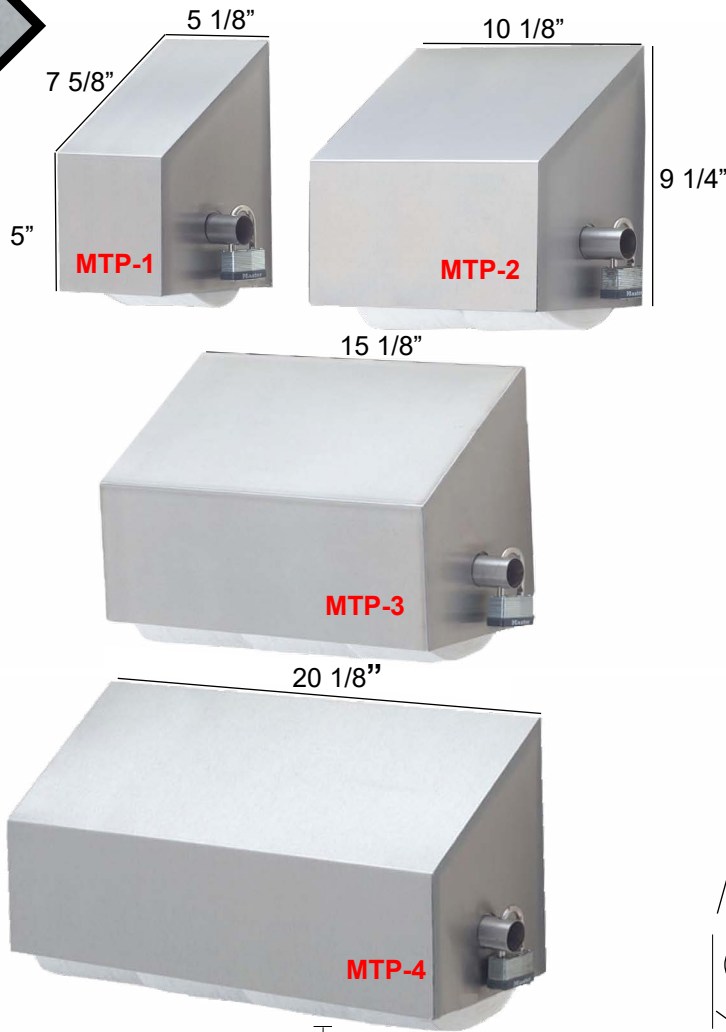

Stainless Steel Paper Dispenser Systems

MTP series

Toilet Paper Dispensers

LENGTH	STOCK #
1 Roll 5 1/8"	MTP-1
2 Roll 10 1/8"	MTP-2
3 Roll 15 1/8"	MTP-3
4 Roll 20 1/8"	MTP-4
Replacement Tube	TP-TUBE
Master Lock® #510 (keyed alike)	TP464-LOCK
Snap Ring	TP-CLIP

Stock #TP-TUBE
1 1/8" OD stainless steel tube with flared end. 21/64" hole for TP464-Lock or TP-Clip

Durable, sturdy, 18 gauge, type 304 stainless frame.
20 gauge, 1 1/8" diameter stainless tube fits all rolls.
Locks are keyed alike. Anti theft design.