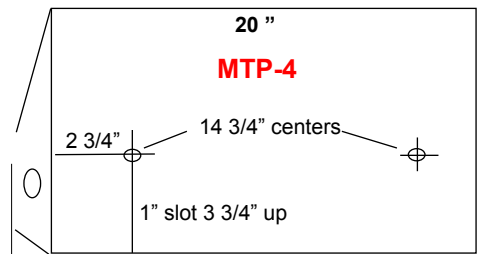

Stainless Steel Paper Dispenser Systems

MTP series

Toilet Paper Dispensers

LENGTH	STOCK #
1 Roll 5 1/8"	MTP-1
2 Roll 10 1/8"	MTP-2
3 Roll 15 1/8"	MTP-3
4 Roll 20 1/8"	MTP-4
Replacement Tube	TP-TUBE
Master Lock® #510 (keyed alike)	TP-LOCK
Snap Ring	TP-CLIP

Durable, sturdy, 18 gauge, type 304 stainless frame.
 20 gauge, 1 1/8" diameter stainless tube fits all rolls.
 Locks are keyed alike. Anti theft design.

Lock and Clips sold separately

Stock #TP-TUBE
 1 1/8" OD stainless steel tube with flared end. 5/16" hole for TP-Lock or TP-Clip