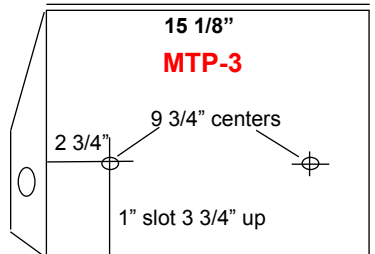

Stainless Steel Paper Dispenser Systems

MTP series

Toilet Paper Dispensers

LENGTH	STOCK #
1 Roll 5 1/8"	MTP-1
2 Roll 10 1/8"	MTP-2
3 Roll 15 1/8"	MTP-3
4 Roll 20 1/8"	MTP-4
Replacement Tube	TP-TUBE
Master Lock® #510 (keyed alike)	TP-LOCK
Snap Ring	TP-CLIP

Durable, sturdy, 18 gauge, type 304 stainless frame.
 20 gauge, 1 1/8" diameter stainless tube fits all rolls.
 Locks are keyed alike. Anti theft design.

Lock and Clips sold separately

Stock #TP-TUBE
 1 1/8" OD stainless steel tube with flared end. 5/16" hole for TP-Lock or TP-Clip