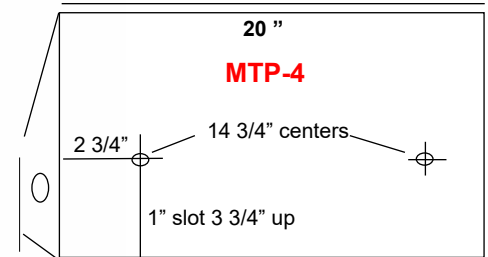

Stainless Steel Paper Dispenser Systems

MTP series

Toilet Paper Dispensers

LENGTH	STOCK #
1 Roll 5 1/8"	MTP-1
2 Roll 10 1/8"	MTP-2
3 Roll 15 1/8"	MTP-3
4 Roll 20 1/8"	MTP-4
Replacement Tube	TP-TUBE
Master Lock® #510 (keyed alike)	TP464-LOCK
Snap Ring	TP-CLIP

Stock #TP-TUBE
1 1/8" OD stainless steel tube with flared end. 21/64" hole for TP464-Lock or TP-Clip

Durable, sturdy, 18 gauge, type 304 stainless frame.
20 gauge, 1 1/8" diameter stainless tube fits all rolls.
Locks are keyed alike. Anti theft design.