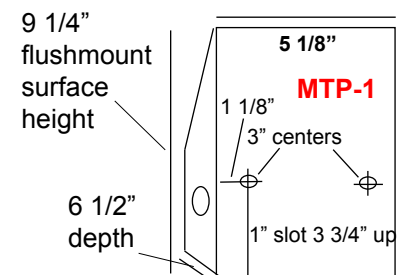

Stainless Steel Paper Dispenser Systems

MTP series

Toilet Paper Dispensers

LENGTH	STOCK #
1 Roll 5 1/8"	MTP-1
2 Roll 10 1/8"	MTP-2
3 Roll 15 1/8"	MTP-3
4 Roll 20 1/8"	MTP-4
Replacement Tube	TP-TUBE
Master Lock® #510 (keyed alike)	TP-LOCK
Snap Ring	TP-CLIP

Durable, sturdy, 18 gauge, type 304 stainless frame.
 20 gauge, 1 1/8" diameter stainless tube fits all rolls.
 Locks are keyed alike. Anti theft design.

Lock and Clips sold separately

Stock #TP-TUBE
 1 1/8" OD stainless steel tube with flared end. 5/16" hole for TP-Lock or TP-Clip