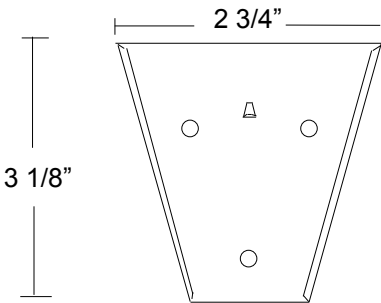

Stainless Steel Liquid Soap Dispensers

Stainless steel liquid soap dispensers provide durable long lasting solutions to high use restroom problems and give years of trouble-free service.

4 3/4"

8"

Soap dispensers holds 40 oz of liquid soap, top loaded through a key lock cap.

4 3/4"

8"

BP20

Three 3/16" mounting holes on wall bracket. See mounting instructions.

LV20 replacement valve assembly

Three 3/16" mounting holes on wall bracket. See mounting instructions.

CC20 replacement cap and chain

EYE plastic viewing eye

Liquid soap dispenser

DESCRIPTION	DIMENSION	STOCK#
Vertical liquid soap dispenser	4 3/4" x 8" x 3"	LSV
Horizontal liquid soap dispenser	8" x 4 3/4" x 3"	LSH
Liquid soap dispenser collection tray	4" x 5 1/2" x 1"	LSDT
Soap dispenser mounting bracket		BP20
Cap & chain		CC20
Replacement key for fill door		K20
Replacement viewing eye		EYE
Liquid dispenser replacement valve		LV20