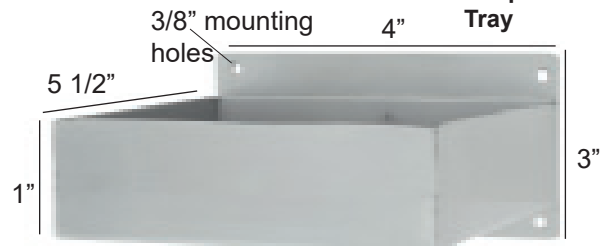

Liquid soap dispenser

DESCRIPTION	DIMENSION	STOCK#
Vertical liquid soap dispenser	4 3/4" x 8" x 3"	LSV
Horizontal liquid soap dispenser	8" x 4 3/4" x 3"	LSH
Liquid soap dispenser collection tray	4" x 5 1/2" x 1"	LSDT
Soap dispenser mounting bracket		BP20
Cap & chain		CC20
Replacement key for fill door		K20
Replacement viewing eye		EYE
Liquid dispenser replacement valve		LV20

Liquid soap collection tray works with any liquid dispenser. Helps keep counters clean!

LSDT Liquid Soap Collection Tray