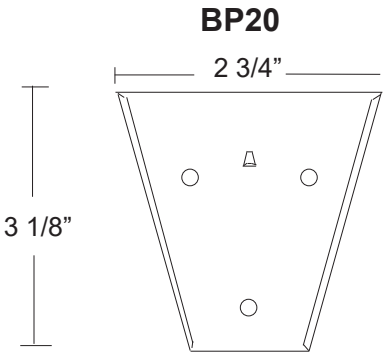

Stainless Steel Liquid Soap Dispensers

Stainless steel liquid soap dispensers provide durable long lasting solutions to high use restroom problems and give years of trouble-free service.

Soap dispensers holds 40 oz of liquid soap, top loaded through a key lock cap.

Three 3/16" mounting holes on wall bracket. See mounting instructions.

LV20 replacement valve assembly

Three 3/16" mounting holes on wall bracket. See mounting instructions.

CC20 replacement cap and chain

EYE plastic viewing eye

Liquid soap dispenser

DESCRIPTION	DIMENSION	STOCK#
Vertical liquid soap dispenser	4 3/4" x 8" x 3"	LSV
Horizontal liquid soap dispenser	8" x 4 3/4" x 3"	LSH
Liquid soap dispenser collection tray	4" x 5 1/2" x 1"	LSDT
Soap dispenser mounting bracket		BP20
Cap & chain		CC20
Replacement key for fill door		K20
Replacement viewing eye		EYE
Liquid dispenser replacement valve		LV20