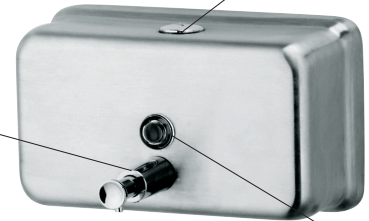

Stainless Steel Liquid Soap Dispensers

Stainless steel liquid soap dispensers provide durable long lasting solutions to high use restroom problems and give years of trouble-free service.

Soap dispensers holds 40 oz of liquid soap, top loaded through a key lock cap.

Three 3/16" mounting holes on wall bracket. See mounting instructions.

LV20 replacement valve assembly

Three 3/16" mounting holes on wall bracket. See mounting instructions.

CC20 replacement cap and chain

EYE plastic viewing eye

Liquid soap dispenser

DESCRIPTION	DIMENSION	STOCK#
Vertical liquid soap dispenser	4 3/4" x 8" x 3"	LSV
Horizontal liquid soap dispenser	8" x 4 3/4" x 3"	LSH
Liquid soap dispenser collection tray	4" x 5 1/2" x 1"	LSDT
Soap dispenser mounting bracket		BP20
Cap & chain		CC20
Replacement key for fill door		K20
Replacement viewing eye		EYE
Liquid dispenser replacement valve		LV20