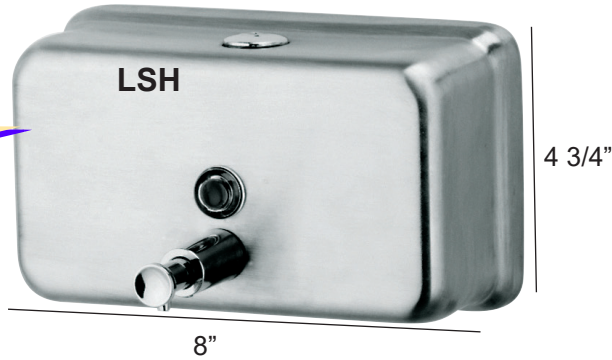

Stainless Steel Liquid Soap Dispensers

Stainless steel liquid soap dispensers provide durable long lasting solutions to high use restroom problems and give years of trouble-free service.

Soap dispensers holds 40 oz of liquid soap, top loaded through a key lock cap.

Three 3/16" mounting holes on wall bracket. See mounting instructions.

LV20 replacement valve assembly

Three 3/16" mounting holes on wall bracket. See mounting instructions.

CC20 replacement cap and chain

EYE plastic viewing eye

Liquid soap dispenser

DESCRIPTION	DIMENSION	STOCK#
Vertical liquid soap dispenser	4 3/4" x 8" x 3"	LSV
Horizontal liquid soap dispenser	8" x 4 3/4" x 3"	LSH
Liquid soap dispenser collection tray	4" x 5 1/2" x 1"	LSDT
Soap dispenser mounting bracket		BP20
Cap & chain		CC20
Replacement key for fill door		K20
Replacement viewing eye		EYE
Liquid dispenser replacement valve		LV20