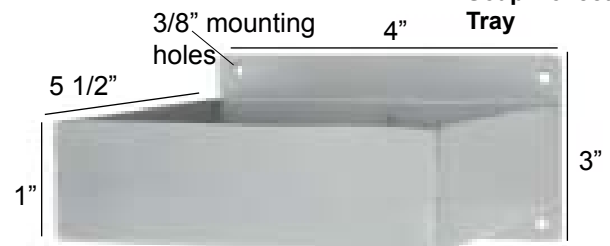

ROYCE ROLLS RINGER COMPANY Grand Rapids, Michigan
Since 1925 ALL STAINLESS STEEL PRODUCTS GUARANTEED 10 YEARS
TOLL FREE 1-800-253-9638 FAX 616-361-5976 www.RoyceRolls.net