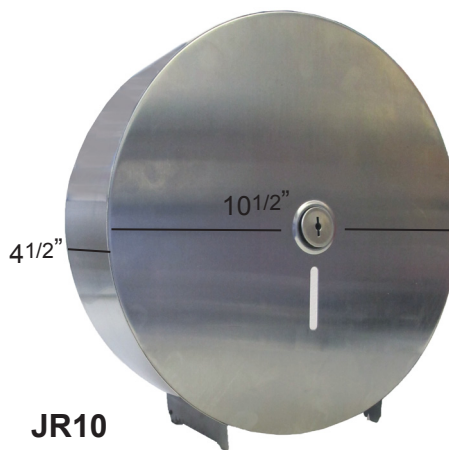

# Stainless Steel Jumbo Roll Dispenser

Hinged all stainless steel locking dispenser with see-through indicator for ease of use and refill.

JR14

JR10

## Jumbo Roll Dispenser

DESCRIPTION	SIZE	STOCK#
10 1/2" Jumbo Roll Dispenser	10 1/2" Dia. x 4 1/2" Deep	JR10
14" Jumbo Rolls Dispenser	14" Dia. x 4 1/2" Deep	JR14

Constructed of 20 gauge type 304 stainless steel.  
Built to last, they resist dents, scratches and rust.