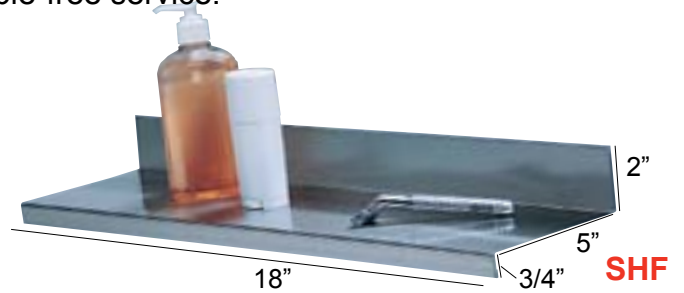

Stainless Steel Super Durable Shelving

Stainless steel shelves provide solutions to all hygiene scenarios. Can be easily installed to any flat surface, are scratch and dent resistant, and give years of trouble-free service.

Custom sizes available

Flip your HD series shelf for same durability plus a 3/4" raised lip.

Wall Mounted Shelves

DESCRIPTION	DIMENSION	STOCK#
Lite Design Shelf	5" x 18"	SHF
Heavy Duty Shelf	8" x 18"	HDS
Flipped Heavy Duty Shelf	8" x 18"	HDSU
36" Wide Heavy Duty Shelf	8" x 36"	HDS36
12" Deep Heavy Duty Shelf	12" x 18"	HDS12
Deep/wide Heavy Duty Shelf	12" x 36"	HDSDW (not shown)