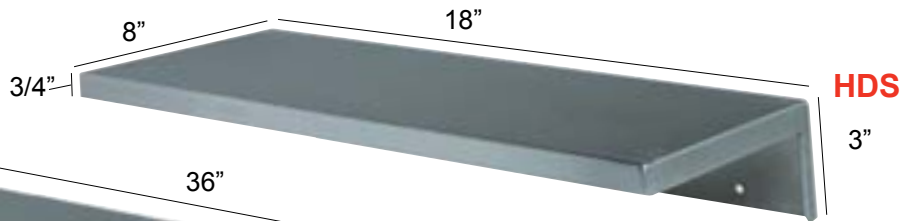

Stainless Steel Super Durable Shelving

Stainless steel shelves provide solutions to all hygiene scenarios. Can be easily installed to any flat surface, are scratch and dent resistant, and give years of trouble-free service.

Custom sizes available

Flip your HD series shelf for same durability plus a 3/4" raised lip.

Wall Mounted Shelves

DESCRIPTION	DIMENSION	STOCK#
Lite Design Shelf	5" x 18"	SHF
Heavy Duty Shelf	8" x 18"	HDS
Flipped Heavy Duty Shelf	8" x 18"	HDSU
36" Wide Heavy Duty Shelf	8" x 36"	HDS36
12" Deep Heavy Duty Shelf	12" x 18"	HDS12
Deep/wide Heavy Duty Shelf	12" x 36"	HDSDW (not shown)