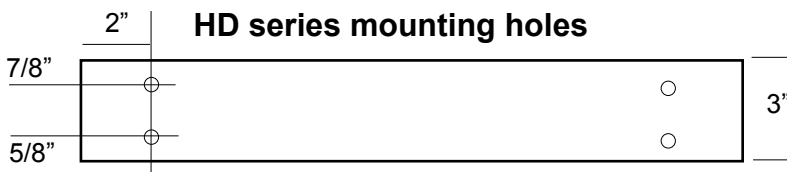

Custom sizes available

Flip your HD series shelf for same durability plus a 3/4" raised lip.

Wall Mounted Shelves

DESCRIPTION	DIMENSION	STOCK#
Lite Design Shelf	5" x 18"	SHF
Heavy Duty Shelf	8" x 18"	HDS
Flipped Heavy Duty Shelf	8" x 18"	HDSU
36" Wide Heavy Duty Shelf	8" x 36"	HDS36
12" Deep Heavy Duty Shelf	12" x 18"	HDS12
Deep/wide Heavy Duty Shelf	12" x 36"	HDSDW (not shown)