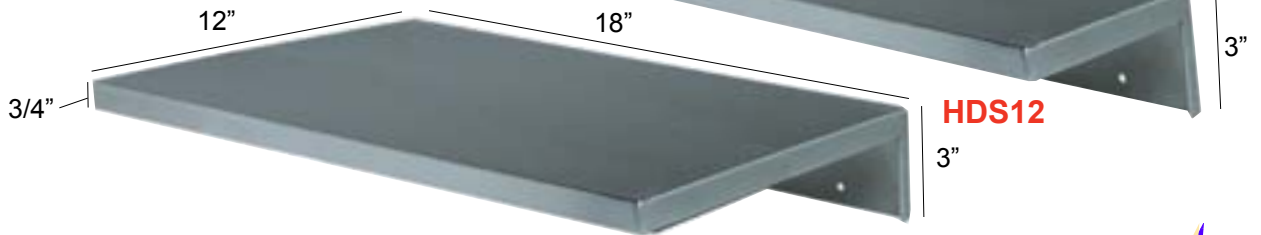

Stainless Steel Super Durable Shelving

Stainless steel shelves provide solutions to all hygiene scenarios. Can be easily installed to any flat surface, are scratch and dent resistant, and give years of trouble-free service.

Custom sizes available

Flip your HD series shelf for same durability plus a 3/4" raised lip.

Wall Mounted Shelves

DESCRIPTION	DIMENSION	STOCK#
Lite Design Shelf	5" x 18"	SHF
Heavy Duty Shelf	8" x 18"	HDS
Flipped Heavy Duty Shelf	8" x 18"	HDSU
36" Wide Heavy Duty Shelf	8" x 36"	HDS36
12" Deep Heavy Duty Shelf	12" x 18"	HDS12
Deep/wide Heavy Duty Shelf	12" x 36"	HDSDW (not shown)