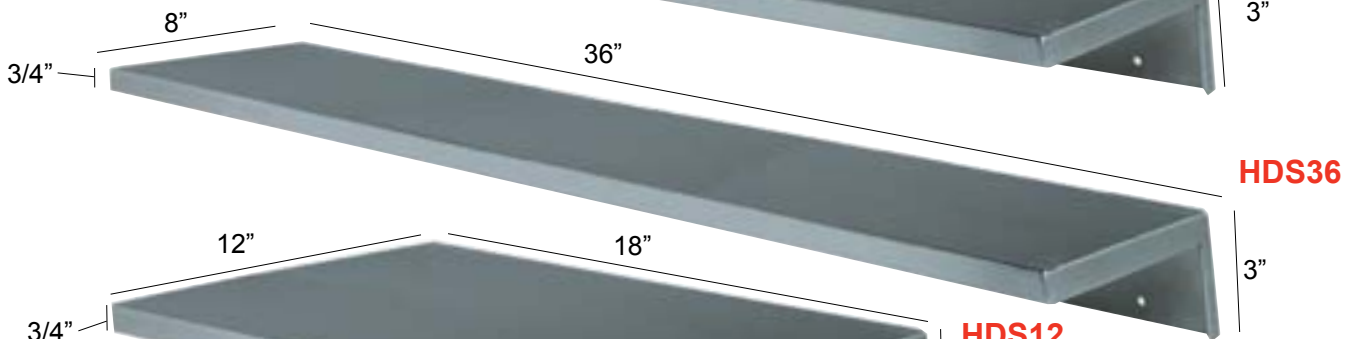

Stainless Steel Super Durable Shelving

Stainless steel shelves provide solutions to all hygiene scenarios. Can be easily installed to any flat surface, are scratch and dent resistant, and give years of trouble-free service.

Custom sizes available

Flip your HD series shelf for same durability plus a 3/4" raised lip.

Wall Mounted Shelves

DESCRIPTION	DIMENSION	STOCK#
Lite Design Shelf	5" x 18"	SHF
Heavy Duty Shelf	8" x 18"	HDS
Flipped Heavy Duty Shelf	8" x 18"	HDSU
36" Wide Heavy Duty Shelf	8" x 36"	HDS36
12" Deep Heavy Duty Shelf	12" x 18"	HDS12
Deep/wide Heavy Duty Shelf	12" x 36"	HDSDW (not shown)