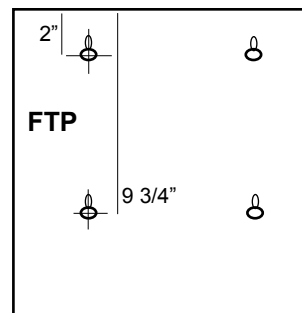

1" keyhole mount 2" down 8" centers

Durable, sturdy, 18 gauge, type 304 stainless steel frame. Door is mounted with continuous piano hinge, and fitted with tumbler lock. Unit accepts single fold or multifold paper towels.

Paper Towel Dispenser only

	SIZE	STOCK#
Paper Dispenser	11" x 5 3/4" x 13"	FTP

All items can be made to any size.
Dispenser includes lock and 2 keys