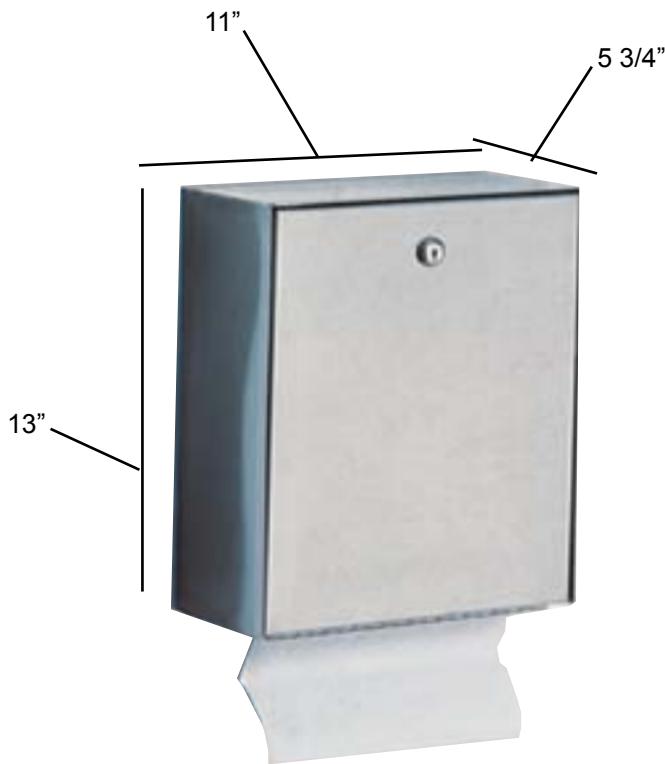

Stainless Steel Folded Paper Towel Systems

Stainless steel flush mount paper towel systems. Available with folded or roll towel dispensers. Durable damage resistant units. Complete mounting instructions come with all units.

1" keyhole mount 2" down 8" centers

Durable, sturdy, 18 gauge, type 304 stainless steel frame. Door is mounted with continuous piano hinge, and fitted with tumbler lock. Unit accepts single fold or multifold paper towels.

Paper Towel Dispenser only

	SIZE	STOCK#
Paper Dispenser	11" x 5 3/4" x 13"	FTP

All items can be made to any size.
Dispenser includes lock and 2 keys