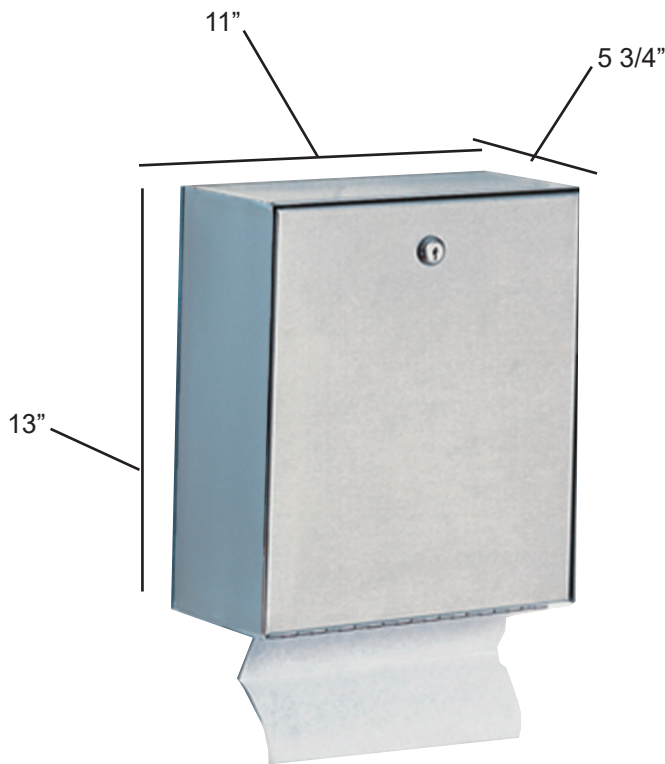

# Stainless Steel Folded Paper Towel Systems

Stainless steel flush mount paper towel systems. Available with folded or roll towel dispensers. Durable damage resistant units. Complete mounting instructions come with all units.

1" keyhole mount 2" down 8" centers

Durable, sturdy, 18 gauge, type 304 stainless steel frame. Door is mounted with continuous piano hinge, and fitted with tumbler lock. Unit accepts single fold or multifold paper towels.

### Paper Towel Dispenser only

	SIZE	STOCK#
Paper Dispenser	11" x 5 3/4" x 13"	FTP

All items can be made to any size.  
Dispenser includes lock and 2 keys

**ROYCE ROLLS RINGER COMPANY** Grand Rapids, Michigan  
 Since 1925 ALL STAINLESS STEEL PRODUCTS GUARANTEED 10 YEARS  
 TOLL FREE 1-800-253-9638 FAX 616-361-5976 [www.RoyceRolls.net](http://www.RoyceRolls.net)