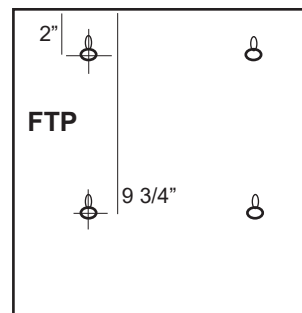

1" keyhole mount 2" down 8" centers

Durable, sturdy, 18 gauge, type 304 stainless steel frame. Door is mounted with continuous piano hinge, and fitted with tumbler lock. Unit accepts single fold or multifold paper towels.

### Paper Towel Dispenser only

	SIZE	STOCK#
Paper Dispenser	11" x 5 3/4" x 13"	FTP

All items can be made to any size.  
Dispenser includes lock and 2 keys

**ROYCE ROLLS RINGER COMPANY** Grand Rapids, Michigan  
 Since 1925 ALL STAINLESS STEEL PRODUCTS GUARANTEED 10 YEARS  
 TOLL FREE 1-800-253-9638 FAX 616-361-5976 [www.RoyceRolls.net](http://www.RoyceRolls.net)