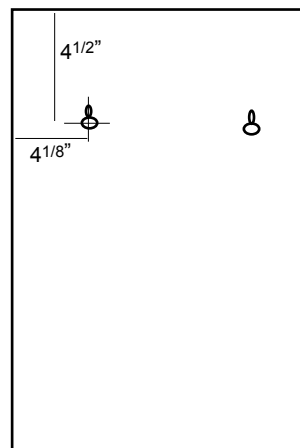

Stainless Steel Waste Bin

Stainless steel flush mount waste bin with hinged lid. Durable damage resistant units affix directly to walls. Complete mounting instructions included with all units.

Diaper Bin

DESCRIPTION	SIZE	STOCK #
Diaper Bin with Lid	16" x 8" x 24"	DBIN

All items can be made to any size.

All prices FOB Grand Rapids, MI.

We have receptacles and containers for any situation. Tall, short, freestanding, or wall mounted, these durable receptacles are constructed of 18 gauge type 304 stainless steel. Built to last, they resist dents, scratches and rust. If the size isn't right call us with your dimensions.