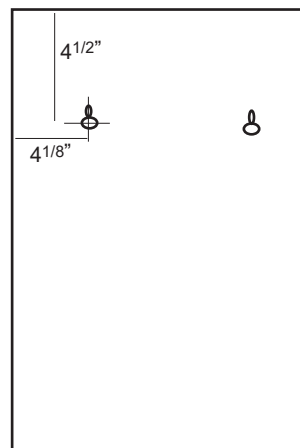

Stainless Steel Waste Bin

Stainless steel flush mount waste bin with hinged lid. Durable damage resistant units affix directly to walls. Complete mounting instructions included with all units.

Diaper Bin

DESCRIPTION	SIZE	STOCK #
Diaper Bin with Lid	16" x 8" x 24"	DBIN

All items can be made to any size.

All prices FOB Grand Rapids, MI.

We have receptacles and containers for any situation. Tall, short, freestanding, or wall mounted, these durable receptacles are constructed of 18 gauge type 304 stainless steel. Built to last, they resist dents, scratches and rust. If the size isn't right call us with your dimensions.