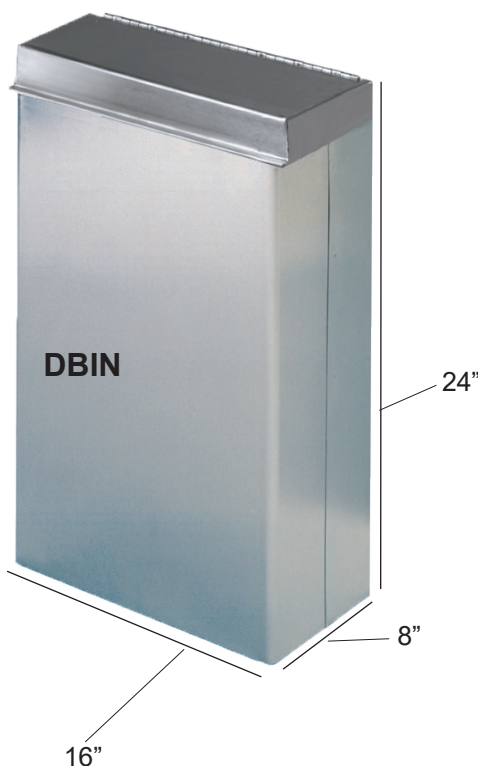

Stainless Steel Waste Bin

Stainless steel flush mount waste bin with hinged lid. Durable damage resistant units affix directly to walls. Complete mounting instructions included with all units.

Diaper Bin

DESCRIPTION	SIZE	STOCK #
Diaper Bin with Lid	16" x 8" x 24"	DBIN

All items can be made to any size.

All prices FOB Grand Rapids, MI.

We have receptacles and containers for any situation. Tall, short, freestanding, or wall mounted, these durable receptacles are constructed of 18 gauge type 304 stainless steel. Built to last, they resist dents, scratches and rust. If the size isn't right call us with your dimensions.