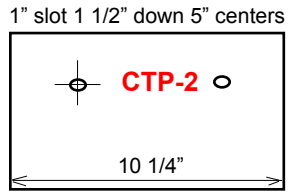

Stainless Steel Paper Dispenser Systems

CTP series

Covered Toilet Paper Dispensers

LENGTH	STOCK #
1 Roll 5 1/8"	CTP-1
2 Roll 10 1/8"	CTP-2
3 Roll 15 1/8"	CTP-3
4 Roll 20 1/8"	CTP-4
Replacement Tube	TP-TUBE
Master Lock® #510 (keyed alike)	TP-LOCK
Snap Ring	TP-CLIP

Stock #TP-TUBE
1 1/8" OD stainless steel tube with flared end.
5/16" hole for TP-Lock or TP-Clip.

Durable, sturdy, 18 gauge, type 304 stainless steel frame.
20 gauge, 1 1/8" diameter stainless steel tube fits all rolls.
Locks are keyed alike. Anti theft design.