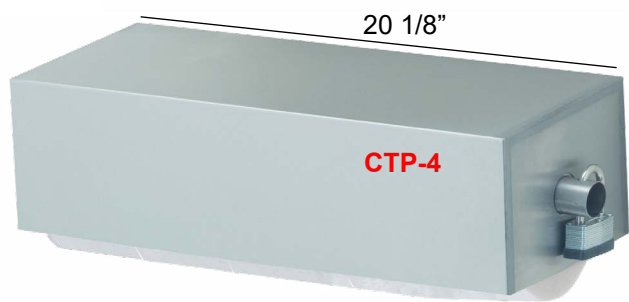

# Stainless Steel Paper Dispenser Systems

## CTP series

1" Slot 1 1/2" down 3" centers

1" slot 1 1/2" down 5" centers

1" slot 1 1/2" down 9 3/4" centers

1" slot 1 1/2" down 14" centers

6 1/2"

Stock #TP-TUBE  
1 1/8" OD stainless steel tube  
with flared end. 21/64" hole  
for TP464-Lock or TP-Clip.

Durable, sturdy, 18 gauge, type 304 stainless steel frame.  
20 gauge, 1 1/8" diameter stainless steel tube fits all rolls.  
Locks are keyed alike. Anti theft design.