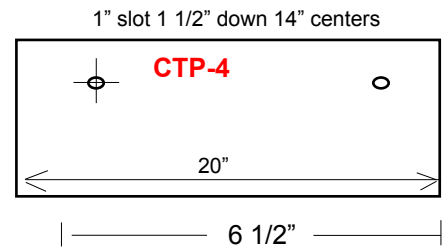

Stainless Steel Paper Dispenser Systems

CTP series

Covered Toilet Paper Dispensers

LENGTH	STOCK #
1 Roll 5 1/8"	CTP-1
2 Roll 10 1/8"	CTP-2
3 Roll 15 1/8"	CTP-3
4 Roll 20 1/8"	CTP-4
Replacement Tube	TP-TUBE
Master Lock® #510 (keyed alike)	TP-LOCK
Snap Ring	TP-CLIP

Stock #TP-TUBE
1 1/8" OD stainless steel tube with flared end.
5/16" hole for TP-Lock or TP-Clip.

Durable, sturdy, 18 gauge, type 304 stainless steel frame.
20 gauge, 1 1/8" diameter stainless steel tube fits all rolls.
Locks are keyed alike. Anti theft design.