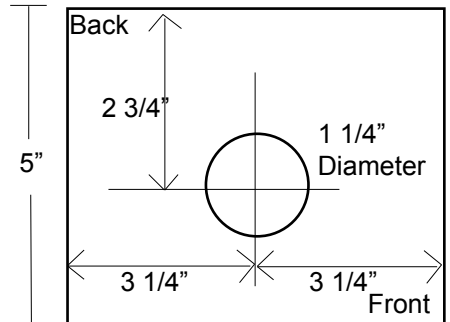

Stainless Steel Paper Dispenser Systems

CTP series

Covered Toilet Paper Dispensers

LENGTH	STOCK #
1 Roll 5 1/8"	CTP-1
2 Roll 10 1/8"	CTP-2
3 Roll 15 1/8"	CTP-3
4 Roll 20 1/8"	CTP-4
Replacement Tube	TP-TUBE
Master Lock® #510 (keyed alike)	TP-LOCK
Snap Ring	TP-CLIP

Stock #TP-TUBE
1 1/8" OD stainless steel tube with flared end.
5/16" hole for TP-Lock or TP-Clip.

Durable, sturdy, 18 gauge, type 304 stainless steel frame.
20 gauge, 1 1/8" diameter stainless steel tube fits all rolls.
Locks are keyed alike. Anti theft design.