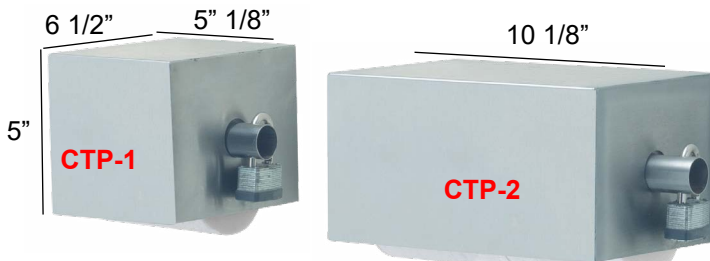

**Royce
Rolls
Ringer
Company**

Stainless Steel Paper Dispenser Systems

CTP series