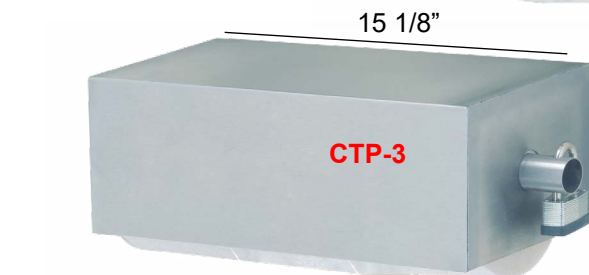

# Stainless Steel Paper Dispenser Systems

## CTP series

1" Slot 1 1/2" down 3" centers

1" slot 1 1/2" down 5" centers

1" slot 1 1/2" down 9 3/4" centers

1" slot 1 1/2" down 14" centers

6 1/2"

### Covered Toilet Paper Dispensers

LENGTH	STOCK #
1 Roll 5 1/8"	CTP-1
2 Roll 10 1/8"	CTP-2
3 Roll 15 1/8"	CTP-3
4 Roll 20 1/8"	CTP-4
Replacement Tube	TP-TUBE
Master Lock® #510 (keyed alike)	TP464-LOCK
Snap Ring	TP-CLIP

Stock #TP-TUBE  
1 1/8" OD stainless steel tube  
with flared end. 21/64" hole  
for TP464-Lock or TP-Clip.

Durable, sturdy, 18 gauge, type 304 stainless steel frame.  
20 gauge, 1 1/8" diameter stainless steel tube fits all rolls.  
Locks are keyed alike. Anti theft design.