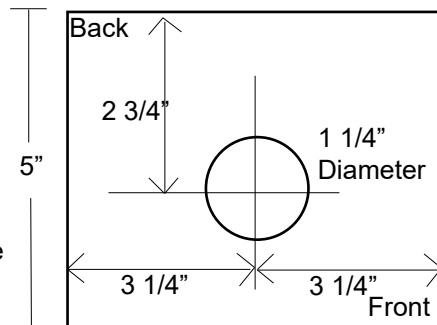

## CTP series

1" Slot 1 1/2" down 3" centers

1" slot 1 1/2" down 5" centers

1" slot 1 1/2" down 9 3/4" centers

1" slot 1 1/2" down 14" centers

6 1/2"

Stock #TP-TUBE  
1 1/8" OD stainless steel tube  
with flared end. 21/64" hole  
for TP464-Lock or TP-Clip.

Durable, sturdy, 18 gauge, type 304 stainless steel frame.  
20 gauge, 1 1/8" diameter stainless steel tube fits all rolls.  
Locks are keyed alike. Anti theft design.