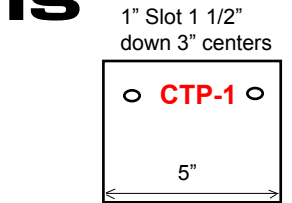

Stainless Steel Paper Dispenser Systems

CTP series

Covered Toilet Paper Dispensers

LENGTH	STOCK #
1 Roll 5 1/8"	CTP-1
2 Roll 10 1/8"	CTP-2
3 Roll 15 1/8"	CTP-3
4 Roll 20 1/8"	CTP-4
Replacement Tube	TP-TUBE
Master Lock® #510 (keyed alike)	TP-LOCK
Snap Ring	TP-CLIP

Stock #TP-TUBE
1 1/8" OD stainless steel tube with flared end.
5/16" hole for TP-Lock or TP-Clip.

Durable, sturdy, 18 gauge, type 304 stainless steel frame.
20 gauge, 1 1/8" diameter stainless steel tube fits all rolls.
Locks are keyed alike. Anti theft design.