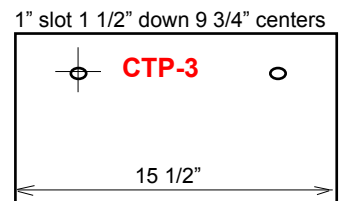

Stainless Steel Paper Dispenser Systems

CTP series

Covered Toilet Paper Dispensers

LENGTH	STOCK #
1 Roll 5 1/8"	CTP-1
2 Roll 10 1/8"	CTP-2
3 Roll 15 1/8"	CTP-3
4 Roll 20 1/8"	CTP-4
Replacement Tube	TP-TUBE
Master Lock® #510 (keyed alike)	TP-LOCK
Snap Ring	TP-CLIP

Stock #TP-TUBE
1 1/8" OD stainless steel tube with flared end.
5/16" hole for TP-Lock or TP-Clip.

Durable, sturdy, 18 gauge, type 304 stainless steel frame.
20 gauge, 1 1/8" diameter stainless steel tube fits all rolls.
Locks are keyed alike. Anti theft design.