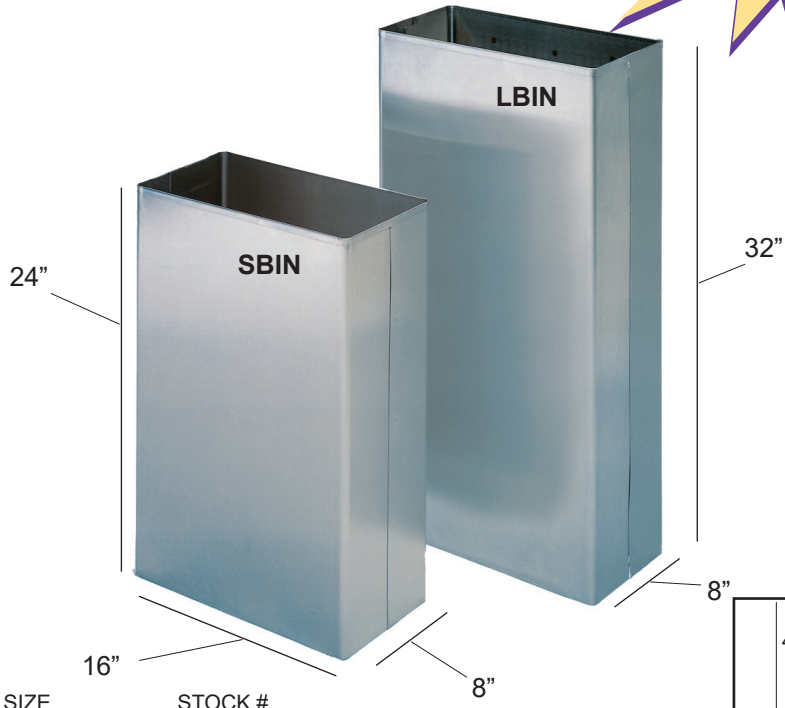

# Stainless Steel Waste Bins

Stainless steel flush mount trash bin systems. Available in different sizes. Durable damage resistant units affix directly to walls. Complete mounting instructions come with all units.

Stainless Steel Waste Bin

Stainless Steel Diaper Bin

## Waste Bins

DESCRIPTION	SIZE	STOCK #
Large Stainless Steel Waste Bin	16" x 8" x 32"	L-BIN
Small Stainless Steel Waste Bin	16" x 8" x 24"	S-BIN
Small Stainless Steel Diaper Bin	16" x 8" x 24"	DBIN

All items can be made to any size.