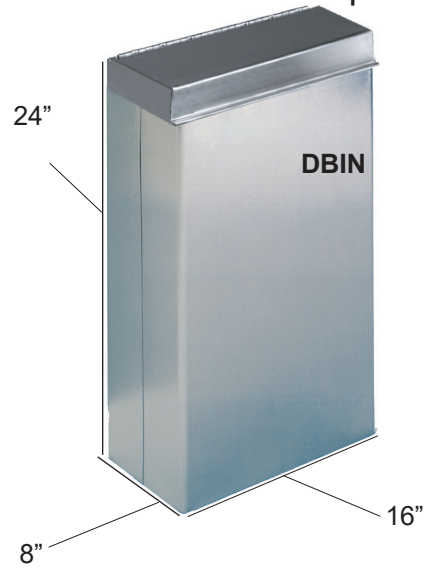

# Stainless Steel Waste Bins

Stainless steel flush mount trash bin systems. Available in different sizes. Durable damage resistant units affix directly to walls. Complete mounting instructions come with all units.

Stainless Steel Waste Bin

Stainless Steel Diaper Bin

## Waste Bins

DESCRIPTION	SIZE	STOCK #
Large Stainless Steel Waste Bin	16" x 8" x 32"	L-BIN
Small Stainless Steel Waste Bin	16" x 8" x 24"	S-BIN
Small Stainless Steel Diaper Bin	16" x 8" x 24"	DBIN

All items can be made to any size.