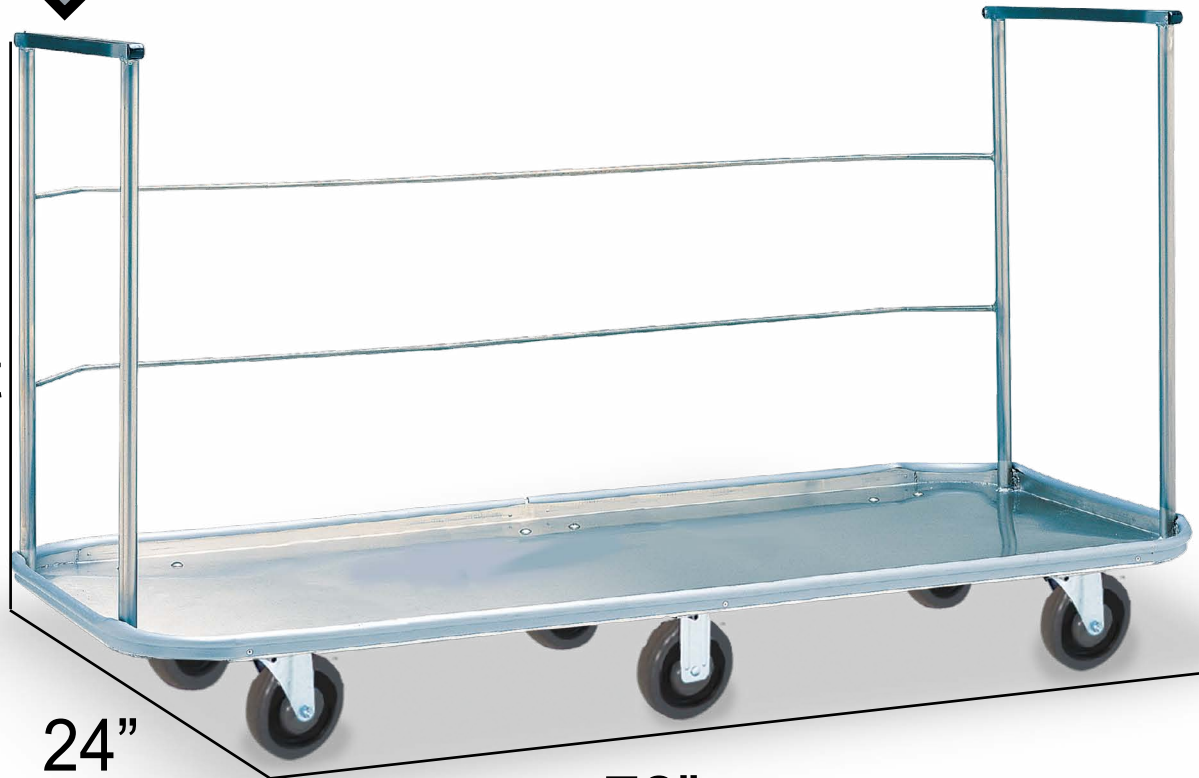

TR-72 Stainless Steel Utility Carry-All Cart

Royce
Rolls
Ringer
Company

35"
Height

29"

24"

72"

DIMENSIONS

- Platform is 24" x 72".
- Overall is 24" x 35" x 72".