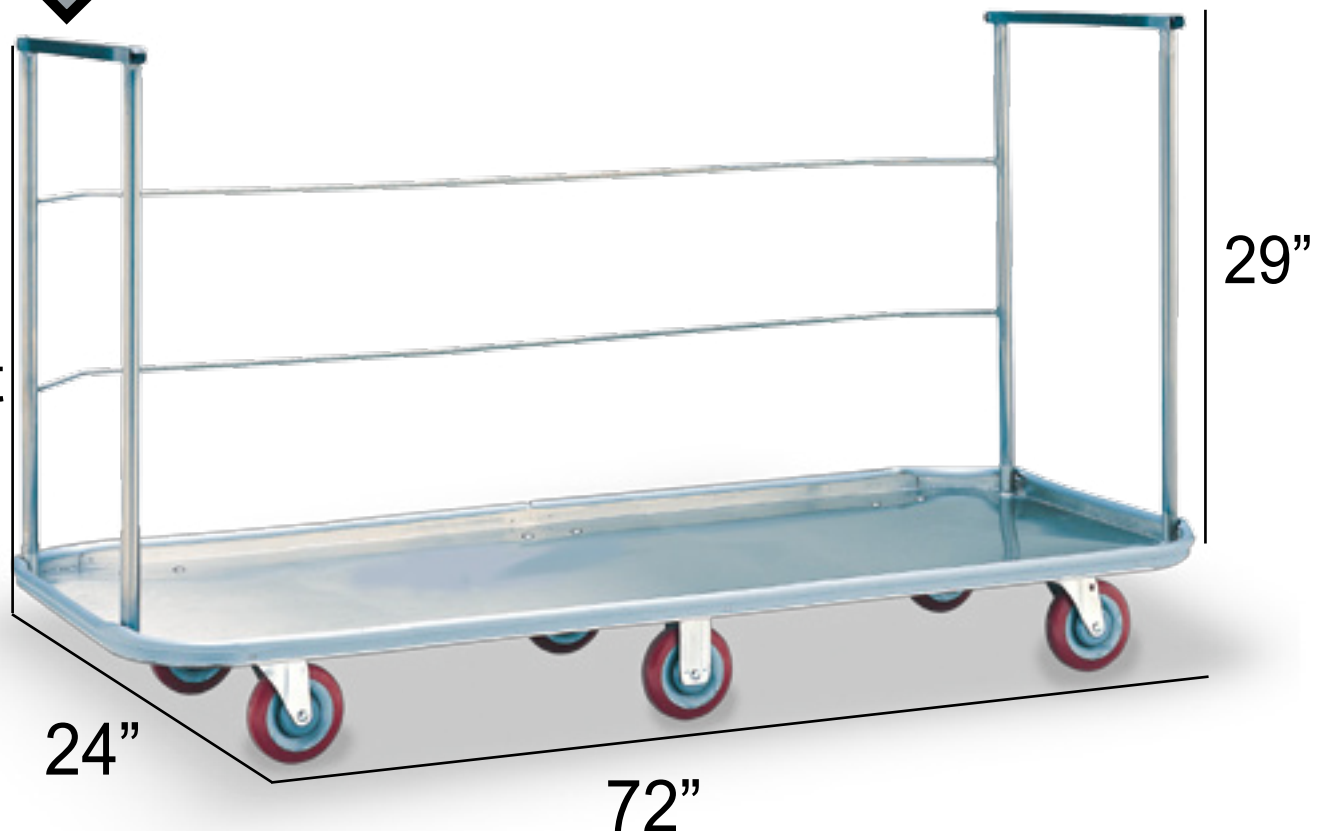

TR-72 Stainless Steel Utility Carry-All Cart

**Royce
Rolls
Ringer
Company**

90
MANUFACTURED
IN THE USA

DIMENSIONS

- Platform is 24" x 72".
- Overall is 24" x 35" x 72".

ROYCE ROLLS RINGER COMPANY Grand Rapids, Michigan
Since 1925 ALL STAINLESS STEEL PRODUCTS GUARANTEED 10 YEARS
TOLL FREE 1-800-253-9638 FAX 616-361-5976 www.RoyceRolls.net