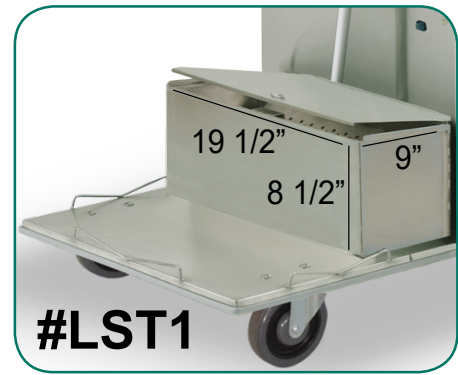

Stainless Steel Carts with Locking Tub Systems

F series -carts with folding platform

ROYCE ROLLS RINGER COMPANY Grand Rapids, Michigan
Since 1925 ALL STAINLESS STEEL PRODUCTS GUARANTEED 10 YEARS
TOLL FREE 1-800-253-9638 FAX 616-361-5976 www.RoyceRolls.net