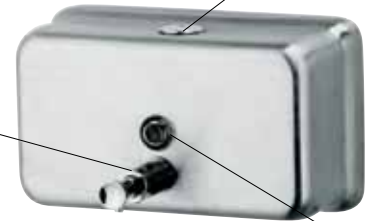

Stainless Steel Liquid Soap Dispensers

Stainless steel liquid soap dispensers provide durable long lasting solutions to high use restroom problems and give years of trouble-free service.

Soap dispensers holds 40 oz of liquid soap, top loaded through a key lock cap.

Three 3/16" mounting holes on wall bracket. See mounting instructions.

LV20 replacement valve assembly

Three 3/16" mounting holes on wall bracket. See mounting instructions.

CC20 replacement cap and chain

EYE plastic viewing eye

Liquid soap dispenser

DESCRIPTION	DIMENSION	STOCK#
Vertical liquid soap dispenser	4 3/4" x 8" x 3"	LSV
Horizontal liquid soap dispenser	8" x 4 3/4" x 3"	LSH
Liquid soap dispenser collection tray	4" x 5 1/2" x 1"	LSDT
Soap dispenser mounting bracket		BP20
Cap & chain		CC20
Replacement key for fill door		K20
Replacement viewing eye		EYE
Liquid dispenser replacement valve		LV20