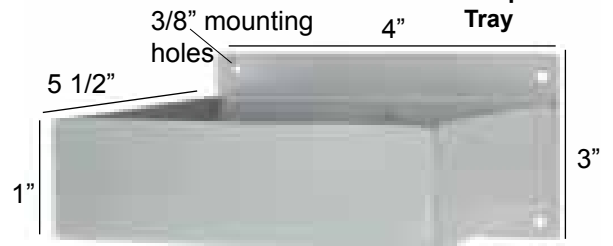

ROYCE ROLLS RINGER COMPANY

Grand Rapids, Michigan Since 1925 ALL PRODUCTS GUARANTEED 10 YEARS
TOLL FREE 1-800-253-9638 FAX 616-361-5976 www. RoyceRolls.net