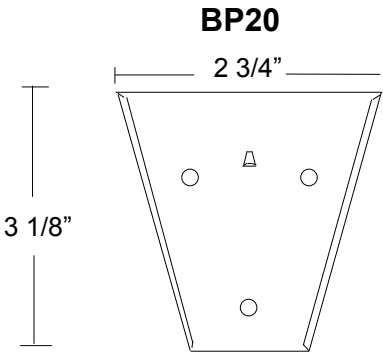

Stainless Steel Liquid Soap Dispensers

Stainless steel liquid soap dispensers provide durable long lasting solutions to high use restroom problems and give years of trouble-free service.

Soap dispensers holds 40 oz of liquid soap, top loaded through a key lock cap.

Three 3/16" mounting holes on wall bracket. See mounting instructions.

LV20 replacement valve assembly

Three 3/16" mounting holes on wall bracket. See mounting instructions.

CC20 replacement cap and chain

EYE plastic viewing eye

Liquid soap dispenser

DESCRIPTION	DIMENSION	STOCK#
Vertical liquid soap dispenser	4 3/4" x 8" x 3"	LSV
Horizontal liquid soap dispenser	8" x 4 3/4" x 3"	LSH
Liquid soap dispenser collection tray	4" x 5 1/2" x 1"	LSDT
Soap dispenser mounting bracket		BP20
Cap & chain		CC20
Replacement key for fill door		K20
Replacement viewing eye		EYE
Liquid dispenser replacement valve		LV20