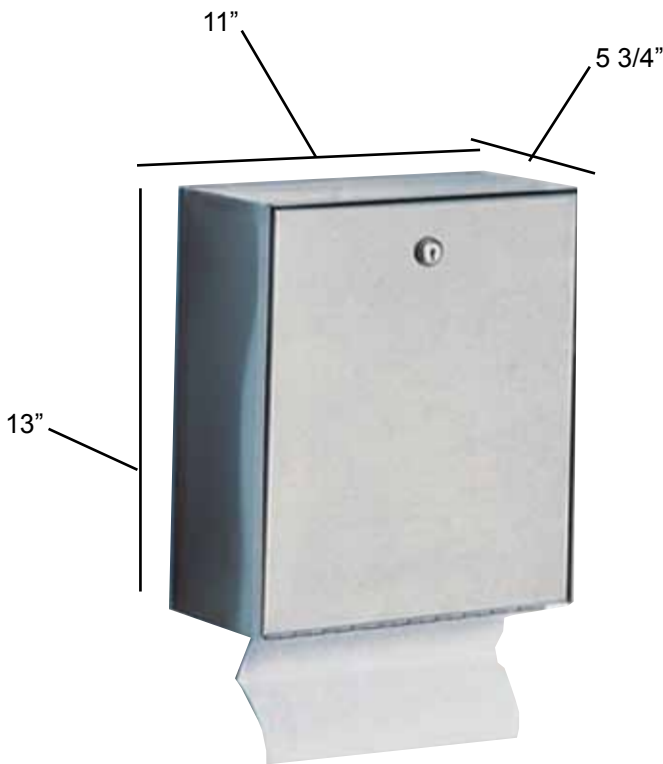

Stainless Steel Folded Paper Towel Systems

Stainless steel flush mount paper towel systems. Available with folded or roll towel dispensers. Durable damage resistant units. Complete mounting instructions come with all units.

1" keyhole mount 2" down 8" centers

Durable, sturdy, 18 gauge, type 304 stainless steel frame. Door is mounted with continuous piano hinge, and fitted with tumbler lock. Unit accepts single fold or multifold paper towels.

Paper Towel Dispenser only

	SIZE	STOCK#
Paper Dispenser	11" x 5 3/4" x 13"	FTP

All items can be made to any size.
Dispenser includes lock and 2 keys

ROYCE ROLLS RINGER COMPANY

Grand Rapids, Michigan Since 1925 ALL PRODUCTS GUARANTEED 10 YEARS
TOLL FREE 1-800-253-9638 FAX 616-361-5976 www.RoyceRolls.net