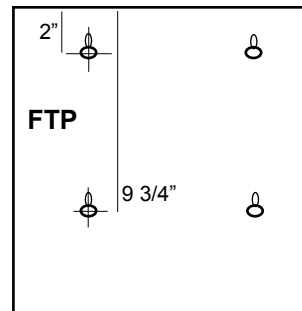

1" keyhole mount 2" down 8" centers

Durable, sturdy, 18 gauge, type 304 stainless steel frame. Door is mounted with continuous piano hinge, and fitted with tumbler lock. Unit accepts single fold or multifold paper towels.

Paper Towel Dispenser only

	SIZE	STOCK#
Paper Dispenser	11" x 5 3/4" x 13"	FTP

All items can be made to any size.
Dispenser includes lock and 2 keys

ROYCE ROLLS RINGER COMPANY

Grand Rapids, Michigan Since 1925 ALL PRODUCTS GUARANTEED 10 YEARS
TOLL FREE 1-800-253-9638 FAX 616-361-5976 www.RoyceRolls.net