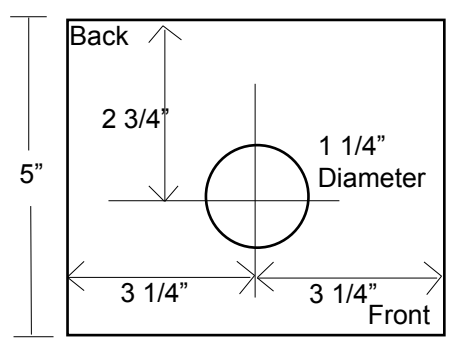

Stainless Steel Paper Dispenser Systems

CTP series

1" Slot 1 1/2" down 3" centers

1" slot 1 1/2" down 5" centers

1" slot 1 1/2" down 9 3/4" centers

1" slot 1 1/2" down 14" centers

6 1/2"

Covered Toilet Paper Dispensers

| LENGTH | STOCK # |
|---------------------------------|---------|
| 1 Roll 5" | CTP-1 |
| 2 Roll 10 1/4" | CTP-2 |
| 3 Roll 15 1/2" | CTP-3 |
| 4 Roll 20" | CTP-4 |
| Replacement Tube | TP-TUBE |
| Master Lock® #510 (keyed alike) | TP-LOCK |
| Snap Ring | TP-CLIP |

Stock #TP-TUBE
1 1/8" OD stainless steel tube with flared end.
5/16" hole for TP-Lock or TP-Clip.

Durable, sturdy, 18 gauge, type 304 stainless steel frame.
20 gauge, 1 1/8" diameter stainless steel tube fits all rolls.
Locks are keyed alike. Anti theft design.