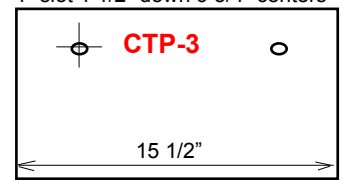

1" slot 1 1/2" down 9 3/4" centers

1" slot 1 1/2" down 14" centers