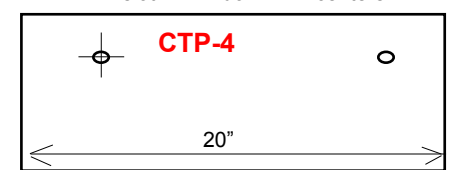

Stainless Steel Paper Dispenser Systems

CTP series

1" Slot 1 1/2" down 3" centers

1" slot 1 1/2" down 5" centers

1" slot 1 1/2" down 9 3/4" centers

1" slot 1 1/2" down 14" centers

6 1/2"

Covered Toilet Paper Dispensers

| LENGTH | STOCK # |
|---------------------------------|---------|
| 1 Roll 5" | CTP-1 |
| 2 Roll 10 1/4" | CTP-2 |
| 3 Roll 15 1/2" | CTP-3 |
| 4 Roll 20" | CTP-4 |
| Replacement Tube | TP-TUBE |
| Master Lock® #510 (keyed alike) | TP-LOCK |
| Snap Ring | TP-CLIP |

Stock #TP-TUBE
1 1/8" OD stainless steel tube with flared end.
5/16" hole for TP-Lock or TP-Clip.

Durable, sturdy, 18 gauge, type 304 stainless steel frame.
20 gauge, 1 1/8" diameter stainless steel tube fits all rolls.
Locks are keyed alike. Anti theft design.