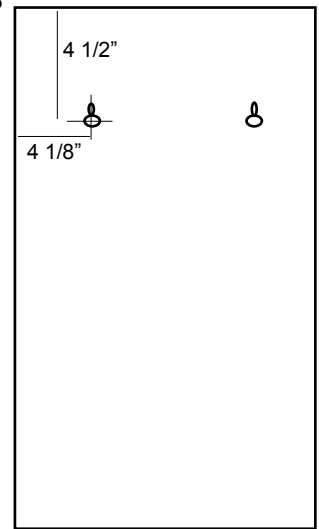

Waste Bins

DESCRIPTION	SIZE	STOCK #
Large Stainless Steel Waste Bin	16" x 8" x 32"	L-BIN
Small Stainless Steel Waste Bin	16" x 8" x 24"	S-BIN
Small Stainless Steel Diaper Bin	16" x 8" x 24"	DBIN

All items can be made to any size.

We have receptacles and containers for any situation. Tall, short, freestanding, or wall mounted, these durable receptacles are 100% stainless steel. Built to last, they resist dents, scratches and rust. Use in restrooms, offices, kitchens, or classrooms. If the size isn't right call us with your dimensions.