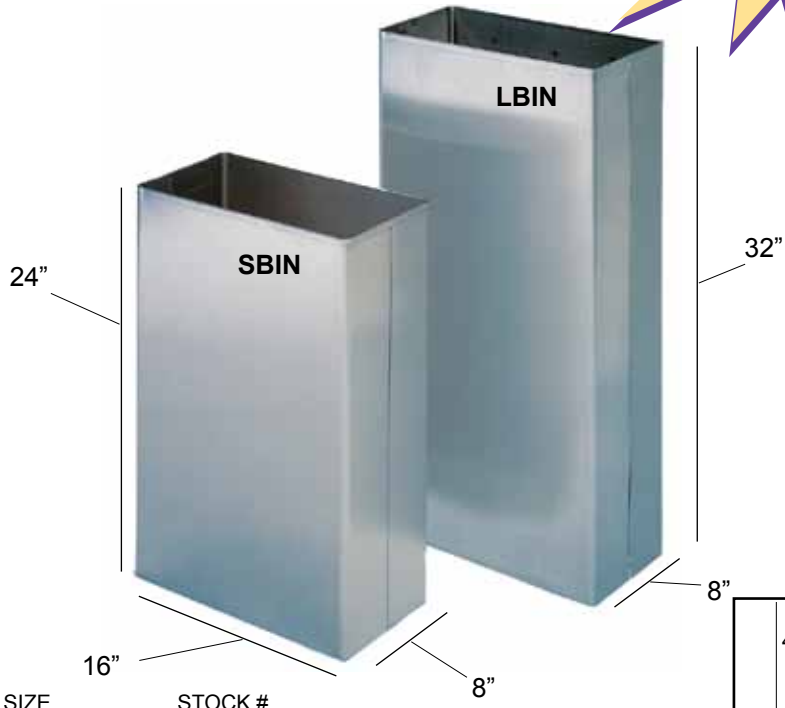

Stainless Steel Waste Bins

Stainless steel flush mount trash bin systems. Available in different sizes. Durable damage resistant units affix directly to walls. Complete mounting instructions come with all units.

Stainless Steel Waste Bin

Stainless Steel Diaper Bin

Waste Bins

DESCRIPTION	SIZE	STOCK #
Large Stainless Steel Waste Bin	16" x 8" x 32"	L-BIN
Small Stainless Steel Waste Bin	16" x 8" x 24"	S-BIN
Small Stainless Steel Diaper Bin	16" x 8" x 24"	DBIN

All items can be made to any size.

We have receptacles and containers for any situation. Tall, short, freestanding, or wall mounted, these durable receptacles are 100% stainless steel. Built to last, they resist dents, scratches and rust. Use in restrooms, offices, kitchens, or classrooms. If the size isn't right call us with your dimensions.